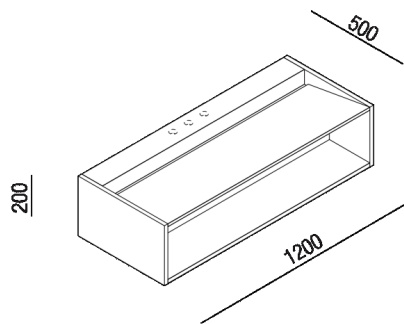

Wall mounted washbasin with shelf 120 cm
 P-FACE-A-FACE-2

Jean Nouvel Design, 2022

Finishes

White Carrara

Grey Carnico

Black Marquina

Materials

Marble

Height:	30 cm	11" 13/16 inches
Width:	120 cm	47" 1/4 inches
Depth:	50 cm	