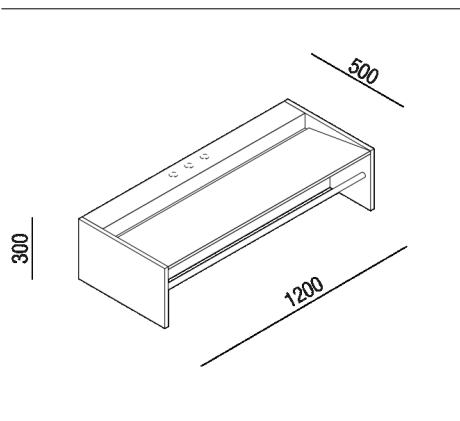

Wall mounted washbasin with towel holder
 120 cm
 P-FACE-A-FACE-3

Jean Nouvel Design, 2022

Finishes

-  White Carrara
-  Grey Carnico
-  Black Marquina

Materials

-  Marble

Height:	30 cm	11" 13/16 inches
Width:	120 cm	47" 1/4 inches
Depth:	50 cm	19" 11/16 inches