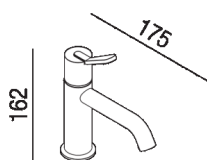

Single-hole mixer tap for washbasin without pop-up plug lever
AFEZ002U_

Benedini Associati, 2018

Top mounted tap for washbasin.

Single-hole mixer tap for washbasin without pop-up plug lever, including flexible connection hoses

Height:	17.2 cm	6" 3/4 inches
---------	---------	---------------

Depth:	17.5 cm	6" 7/8 inches
--------	---------	---------------

Finishes

Chrome

Matt white painted

Matt black painted

Materials

Brass

Main dimensions