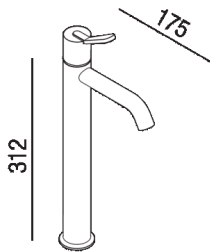

Single-hole mixer tap for washbasin without pop-up plug lever
 AFEZ003U_

Benedini Associati, 2018

Top mounted tap for washbasin.

Single-hole mixer tap for washbasin without pop-up plug lever, including flexible connection hoses.

Height:	31,2 cm	12" 1/4 inches
Depth:	17.5 cm	6" 7/8 inches

Finishes

-  Chrome
-  Matt white painted
-  Matt black painted

Materials

-  Brass

Main dimensions