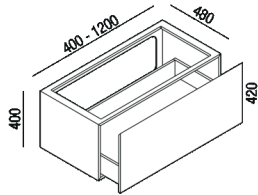

Storage unit with large drawer
 AEVOM171_

Finiture

-  White
-  Grey ash oak
-  Brown oak
-  Dark oak
-  Reconstituted with teak finish
-  White painted
-  Matt dark grey painted
-  Grey
-  Matt light grey painted
-  Natural oak

Materiali

-  Cristalplant® biobased
-  Wood

Storage unit with large drawer.

Altezza:	40 cm	15" 3/4 inches
Profondità :	48 cm	18" 7/8 inches

Note: It is available with width from 40 to 120 cm.
