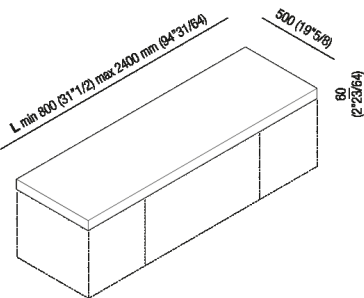

Countertop to be rested on cabinets 6 cm (2" 3/8)
 AXM_

Finiture

-  Grey ash oak
-  Reconstituted with teak finish
-  Dark oak
-  Brown oak
-  Natural oak
-  White
-  Raw earth, dark grey
-  Raw earth, light grey
-  Raw clay, slate grey

Materiali

-  Wood

Countertop to be rested on cabinets 6 cm (2" 3/8)

Altezza:	6 cm	2" 3/8 inches
Profondità :	50 cm	19" 3/4 inches

Note: It is available with a minimum length of 80 cm (31" 1/4) and a maximum length of 240 cm (94" 1/2).