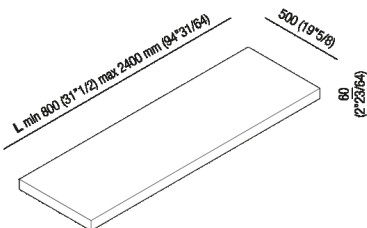

Self-bearing countertop 6 cm (2" 3/8)  
 AXN\_

**Finiture**

-  Grey ash oak
-  Reconstituted with teak finish
-  Dark oak
-  Brown oak
-  Natural oak
-  White
-  Raw earth, dark grey
-  Raw earth, light grey
-  Raw clay, slate grey

**Materiali**

-  Wood
-  Cristalplant®

Self-bearing countertop 6 cm (2" 3/8)

Altezza:	6 cm	2" 3/8 inches
Profondità :	50 cm	19" 3/4 inches

Note: It is available with a minimum length of 80 cm (31" 1/4) and a maximum length of 240 cm (94" 1/2).