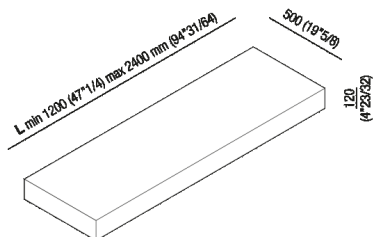

Self-bearing countertop 12 cm (4" 3/4)

AXA_

Finiture

-  Grey ash oak
-  Reconstituted with teak finish
-  Dark oak
-  Brown oak
-  Natural oak
-  White
-  Raw earth, dark grey
-  Raw earth, light grey
-  Raw clay, slate grey

Materiali

-  Wood
-  Cristalplant®

Self-bearing countertop 12 cm (4" 3/4)

Altezza:	12 cm	4" 3/4 inches
Profondità :	50 cm	19" 3/4 inches

Note: It is available with a minimum length of 120 cm (47" 1/4) and a maximum length of 240 cm (94" 3/8).