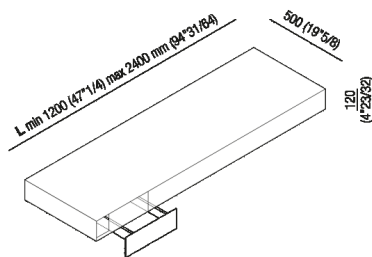

Self-bearing countertop (fitted edge) 12 cm
 (4" 3/4)
 AX1_

Finiture

-  Grey ash oak
-  Reconstituted with teak finish
-  Dark oak
-  Brown oak
-  Natural oak
-  Raw earth, dark grey
-  Raw earth, light grey
-  Raw clay, slate grey

Materiali

-  Wood

Self-bearing countertop (fitted edge) 12 cm (4" 3/4)

Altezza:	12 cm	4" 3/4 inches
Profondità :	50 cm	19" 3/4 inches

Note: It is available with a minimum length of 120 cm (47" 1/4) and a maximum length of 240 cm (94" 3/8).