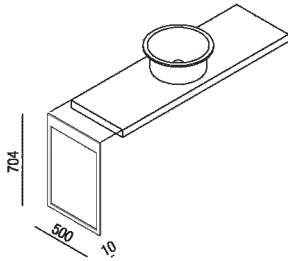

Structure for countertops with over
 countertop washbasins (H cm 70,4 - 27" 3/4)
 AMET1875_

Finiture

-  Polished
-  Satin finish
-  Matt black painted
-  Matt white painted

Materiali

-  Stainless steel

Structure for countertops with over countertop washbasins, excepting for Cube, In-Out H 50 cm (19" 3/4) and Vieques H 50 cm (19" 3/4)(H cm 70,4 - 27" 3/4)

Altezza: 70.4 cm 27" 3/4 inches

Profondità : 50 cm 19" 3/4 inches