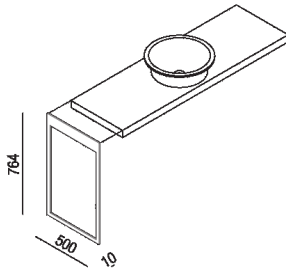

Structure for countertops with semi-recessed washbasins (H cm 76,4 - 30")  
AMET1876\_

Structure for countertops with semi-recessed washbasins (H cm 76,4 - 30"•)

Altezza:	76.4 cm	30" inches
Profondità :	50 cm	19" 3/4 inches