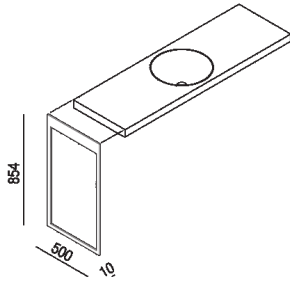

Structure for countertops with built-in washbasin (H cm 85,4 - 33" 5/8) AMET1882_

Finiture

-  Polished
-  Satin finish
-  Matt black painted
-  Matt white painted

Materiali

-  Stainless steel

Structure for countertops with built-in washbasin (H cm 85,4 - 33" 5/8)

| | | |
|--------------|---------|----------------|
| Altezza: | 85.4 cm | 33" 5/8 inches |
| Profondità : | 50 cm | 19" 3/4 inches |