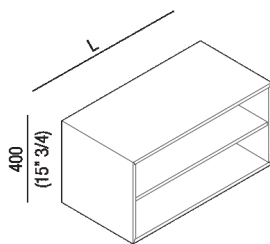

Open storage unit with one shelf, depht 40,5
 cm (16")
 AFXMO135_4_

Open storage unit with one shelf, depht 40,5 cm (16”)

Altezza:	20 cm	7" 7/8 inches
ProfonditÃ :	40.5 cm	16" inches

Note: It is available with width from 40 to 120 cm.