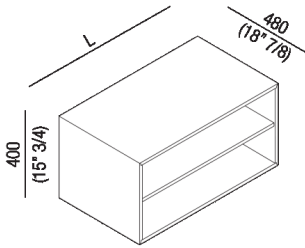

Open storage unit with one shelf, depht 48 cm (18" 7/8)  
 AFXMO135\_5\_

**Finiture**

-  Grey ash oak
-  Natural oak
-  Dark oak
-  Brown oak
-  Reconstituted with teak finish
-  White painted
-  Matt dark grey painted
-  Painted grey

**Materiali**

-  Wood

Open storage unit with one shelf, depht 48 cm (18" 7/8)

Altezza:	20 cm	7" 7/8 inches
Profondità :	48 cm	18" 7/8 inches

Note: It is available with width from 40 to 120 cm.