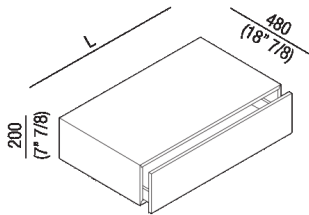

One-drawer storage unit, depth 40,5 cm (16")
 AFXMO151_4_

One-drawer storage unit, depth 40,5 cm (16”)

Altezza:	20 cm	7" 7/8 inches
ProfonditÃ :	40.5 cm	16" inches

Note: It is available with width from 40 to 120 cm.