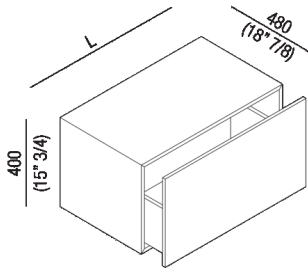

Storage unit with large drawer, depth 48 cm
 (18" 7/8)
 AFXMO170_5

Storage unit with large drawer, depth 48 cm (18" 7/8)

Finiture

-  Grey ash oak
-  Natural oak
-  Dark oak
-  Brown oak
-  Reconstituted with teak finish
-  White painted
-  Matt dark grey painted
-  White
-  Painted grey
-  Grey

Altezza:	40 cm	15" 3/4 inches
Profondità :	48 cm	18" 7/8 inches

Note: It is available with width from 40 to 120 cm.

Materiali