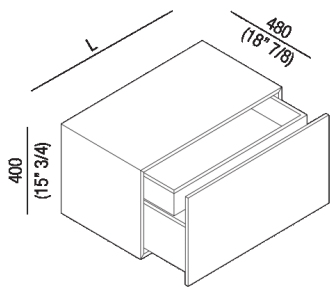

Storage unit with large drawer and 1 inside  
 drawer, depth 48 cm (18" 7/8)  
 AFXMO198\_5

**Finiture**

-  Grey ash oak
-  Natural oak
-  Dark oak
-  Brown oak
-  Reconstituted with teak finish
-  White painted
-  Matt dark grey painted
-  White
-  Painted grey
-  Grey

**Materiali**

Storage unit with large drawer and 1 inside drawer, depth 48 cm (18" 7/8)

Altezza: 40 cm 15" 3/4 inches

Profondità : 48 cm 18" 7/8 inches

Note: It is available with width from 40 to 120 cm.