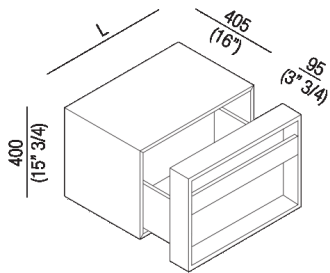

Flat XL Plus storage unit with large drawer  
 AFXMO245\_4

**Finiture**

-  Grey ash oak
-  Natural oak
-  Dark oak
-  Brown oak
-  Reconstituted with teak finish
-  White painted
-  Matt dark grey painted
-  Painted grey

**Materiali**

-  Wood

Flat XL Plus storage unit with large drawer

Altezza:	40 cm	15" 3/4 inches
Profondità :	50 cm	19" 5/8 inches

Note: It is available with width from 40 to 100 cm.