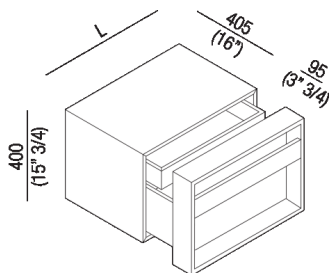

Flat XL Plus storage unit with large drawer and 1 inside drawer  
 AFXMO246\_4

Flat XL Plus storage unit with large drawer and 1 inside drawer

**Finiture**

-  Grey ash oak
-  Natural oak
-  Dark oak
-  Brown oak
-  Reconstituted with teak finish
-  White painted
-  Matt dark grey painted
-  Painted grey

**Materiali**

-  Wood

Altezza:	40 cm	15" 3/4 inches
Profondità :	50 cm	19" 5/8 inches

Note: It is available with width from 40 to 100 cm.