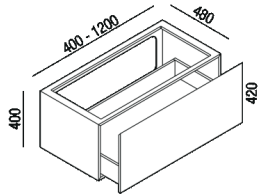

Storage unit with large drawer
 AEVOM171_

Finiture

-  White
-  Grey ash oak
-  Brown oak
-  Dark oak
-  Reconstituted with teak finish
-  White painted
-  Matt dark grey painted
-  Grey
-  Matt light grey painted
-  Natural oak

Materiali

-  Cristalplant® biobased
-  Wood

Storage unit with large drawer.

Altezza: 40 cm 15" 3/4 inches

Profondità : 48 cm 18" 7/8 inches

Note: It is available with width from 40 to 120 cm.
