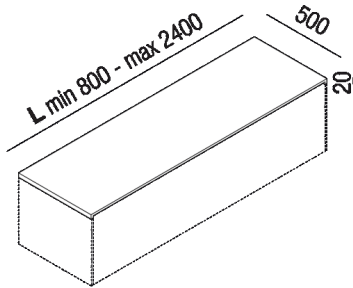

D - Countertop to be rested on cabinets 2 cm
 (25/32")
 AE21PD_

Finiture

-  Black Marquina
-  White Carrara
-  Green Alpi
-  Dark Emperador
-  Petit Granit
-  Grey Carnico

Materiali

-  Marble

Marble top, 20 mm thick, for countertop washbasins (washbasins excluded). The tops can also be supplied in Calacatta Vagli and Calacatta viola marble or with stones or marbles at the customer's request (costs to be estimated).

Altezza:	2 cm	25/32" inches
Profondità :	50 cm	19" 3/4 inches

Note: It is available with a minimum length of 80 cm (31 1/4) and a maximum length of 240 cm (94 1/2). L = nominal size, real length - 26 mm