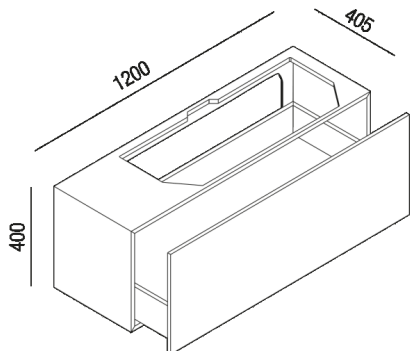

SCHEDA TECNICA
Washbasin supporting storage unit with
large drawer and centred-right hole,
deph 40,5 cm (16â€•)
AFXMO174124_

Washbasin supporting storage unit with large drawer and centred-right hole, deph 40,5 cm (16")

AFXMO174124_

Washbasin supporting storage unit with large drawer and centred-right hole, deph 40,5 cm (16”);

Altezza:	40 cm	15" 3/4 inches
Larghezza:	120 cm	47" 1/2 inches
ProfonditÃ :	40.5 cm	16" inches