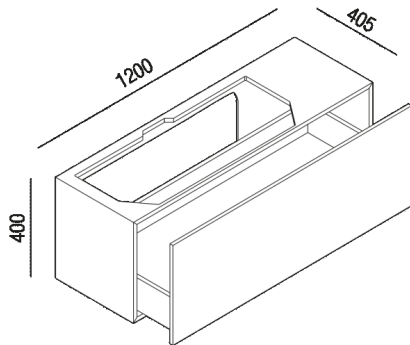

SCHEDA TECNICA
Washbasin supporting storage unit with
large drawer and centred-left hole, depht
40,5 cm (16â€•)
AFXMO177124_

Washbasin supporting storage unit with large drawer and centred-left hole, depht 40,5 cm (16")

AFXMO177124_

Washbasin supporting storage unit with large drawer and centred-left hole, depht 40,5 cm (16”);

Altezza: 40 cm 15" 3/4 inches

Larghezza: 120 cm 47" 1/2 inches

ProfonditÃ : 40.5 cm 16" inches

Finiture