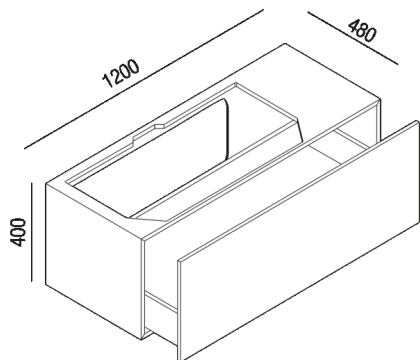

**SCHEDA TECNICA**  
**Washbasin supporting storage unit with**  
**large drawer and centred-left hole, depht**  
**48 cm (18" 7/8)**  
**AFXMO177125\_**

Washbasin supporting storage unit with large drawer and centred-left hole, depht 48 cm (18" 7/8)

AFXMO177125\_

Washbasin supporting storage unit with large drawer and centred-left hole, depht 48 cm (18" 7/8)

Altezza:	40 cm	15" 3/4 inches
Larghezza:	120 cm	47" 1/2 inches
Profondità :	48 cm	18" 7/8 inches