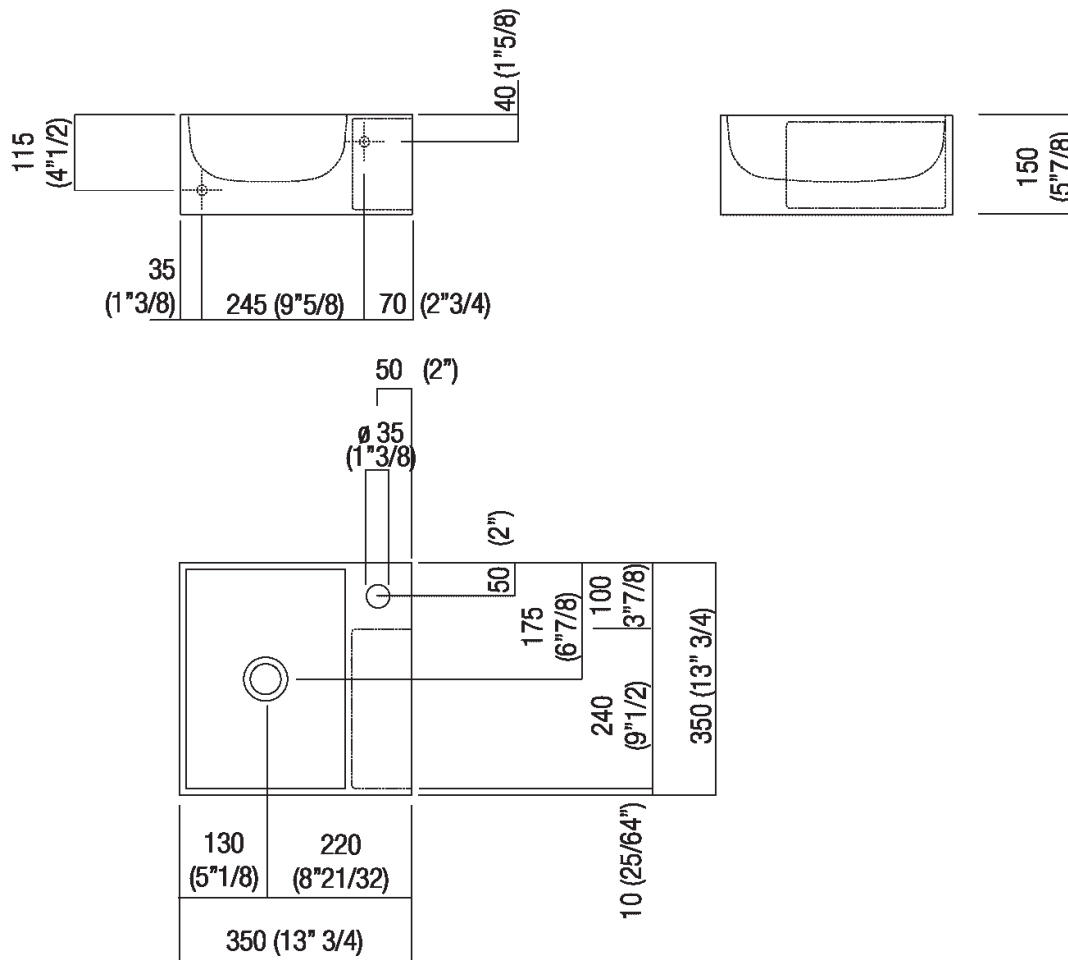

Independent washbasin with tap holes, with side storage shelf
 ACER09951RZ

design Benedini Associati, 2010

White Cristalplant® biobased washbasin with compact dimensions.

Finiture

White

Materiali

Cristalplant® biobased

White Cristalplant® biobased square handbasin, available with or without tap hole, without overflow. Fixing kit included. Model with side storage shelf also available. Designed for waste .MET0563.

Altezza:	15 cm	5" 7/8 inches
Larghezza:	35 cm	13" 3/4 inches
Peso:	18 kg	40 lbs
Profondità :	35 cm	13" 3/4 inches
Confezione:	40 x 40 x 20 cm	15" 6/8 x 15" 6/8 x 7" 7/8 inches
Peso della confezione:	21 kg	46 lbs

Main dimensions

Installation notes

Scarico per sifone a bottiglia
Drain for bottle trap

***h.consigliata / advised h.**

Installation notes

Scarico per sifone ad incasso
Drain for concealed waste trap

***h.consigliata / advised h.**

Installation notes

Scarico per sifone ad incasso e piletta con canotto fisso
Drain for concealed waste trap with not adjustable pipe

*h.consigliata / advised h.