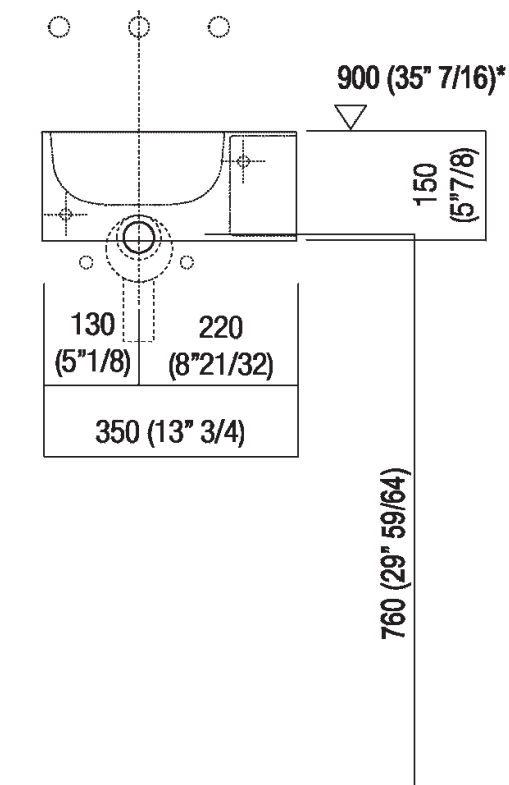

White Cristalplant® biobased square handbasin, available with or without tap hole, without overflow. Fixing kit included. Model with side storage shelf also available. Designed for waste .MET0563.

Altezza:	15 cm	5" 7/8 inches
Larghezza:	35 cm	13" 3/4 inches
Peso:	18 kg	40 lbs
Profondità :	35 cm	13" 3/4 inches
Confezione:	40 x 40 x 20 cm	15" 6/8 x 15" 6/8 x 7" 7/8 inches
Peso della confezione:	21 kg	46 lbs

Main dimensions

Installation notes

Scarico per sifone a bottiglia
Drain for bottle trap

***h.consigliata / advised h.**

Installation notes

Scarico per sifone ad incasso
Drain for concealed waste trap

***h.consigliata / advised h.**

Installation notes

Scarico per sifone ad incasso e piletta con canotto fisso
Drain for concealed waste trap with not adjustable pipe

*h.consigliata / advised h.