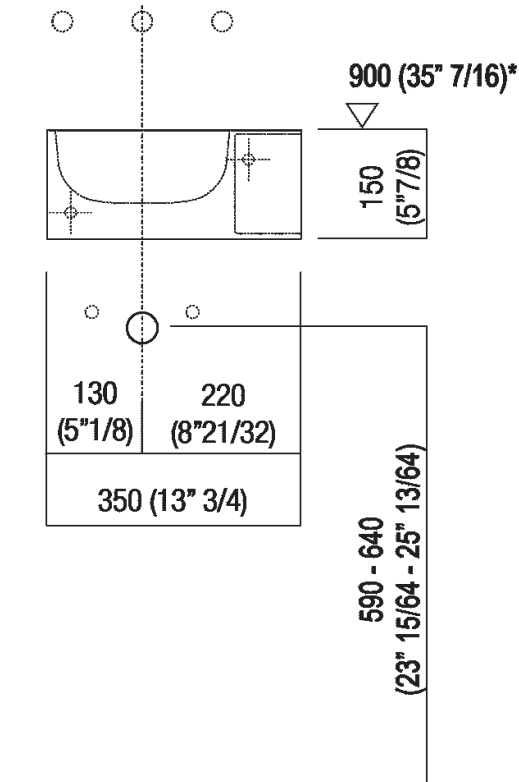

White Cristalplant® biobased square handbasin, available with or without tap hole, without overflow. Fixing kit included. Model with side storage shelf also available. Designed for waste .MET0563.

Altezza:	15 cm	5" 7/8 inches
Larghezza:	35 cm	13" 3/4 inches
Peso:	18 kg	40 lbs
Profondità :	35 cm	13" 3/4 inches
Confezione:	40 x 40 x 20 cm	15" 6/8 x 15" 6/8 x 7" 7/8 inches
Peso della confezione:	21 kg	46 lbs

Main dimensions

Installation notes

Scarico per sifone a bottiglia
Drain for bottle trap

***h.consigliata / advised h.**

Installation notes

Scarico per sifone ad incasso
Drain for concealed waste trap

***h.consigliata / advised h.**