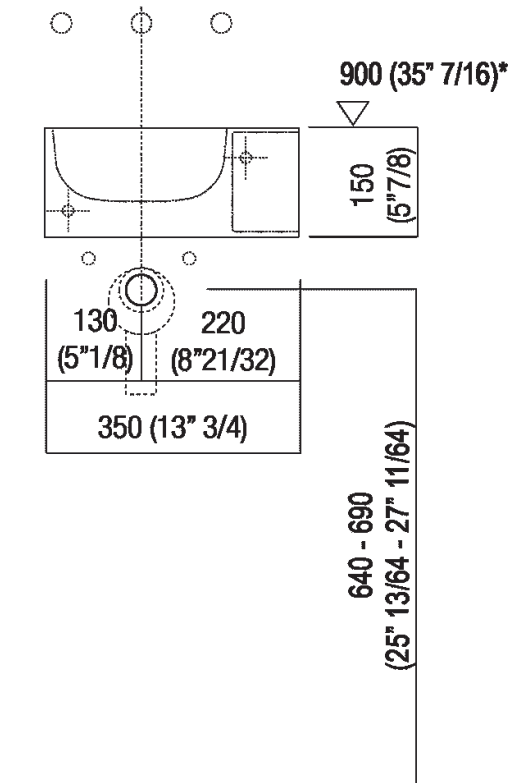

White Cristalplant® biobased square handbasin, available with or without tap hole, without overflow. Fixing kit included. Model with side storage shelf also available. Designed for waste .MET0563.

Altezza:	15 cm	5" 7/8 inches
Larghezza:	35 cm	13" 3/4 inches
Peso:	18 kg	40 lbs
Profondità :	35 cm	13" 3/4 inches
Confezione:	40 x 40 x 20 cm	15" 6/8 x 15" 6/8 x 7" 7/8 inches
Peso della confezione:	21 kg	46 lbs

Main dimensions

Installation notes

Scarico per sifone a bottiglia
Drain for bottle trap

***h.consigliata / advised h.**

Installation notes

Scarico per sifone ad incasso
Drain for concealed waste trap

***h.consigliata / advised h.**

Installation notes

Scarico per sifone ad incasso e piletta con canotto fisso
Drain for concealed waste trap with not adjustable pipe

*h.consigliata / advised h.