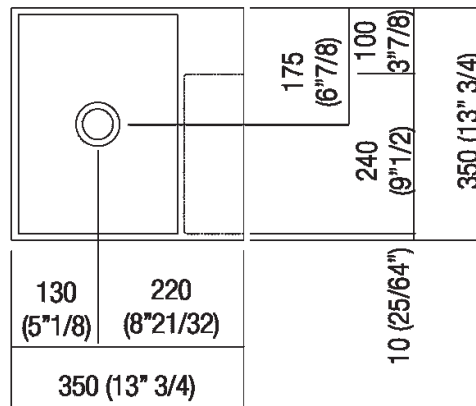

Independent washbasin without tap holes  
 with side storage shelf  
 ACER09950RZ

design Benedini Associati, 2010

White Cristalplant® biobased washbasin with  
 compact dimensions.

White Cristalplant® biobased square handbasin, available with or without tap hole,  
 without overflow. Fixing kit included. Model with side storage shelf also available.  
 Designed for waste .MET0563.

**Finiture**

White

**Materiali**

Cristalplant® biobased

Altezza:	15 cm	5" 7/8 inches
Larghezza:	35 cm	13" 3/4 inches
Peso:	18 kg	40 lbs
Profondità :	35 cm	13" 3/4 inches
Confezione:	40 x 40 x 20 cm	15" 6/8 x 15" 6/8 x 7" 7/8 inches
Peso della confezione:	21 kg	46 lbs

**Main dimensions**

**Installation notes**

**Scarico per sifone a bottiglia**  
**Drain for bottle trap**

\*h.consigliata / advised h.

**Installation notes**

**Scarico per sifone ad incasso**  
**Drain for concealed waste trap**

**\*h.consigliata / advised h.**

**Tap position, recommended height**

**POSIZIONE RUBINETTERIA / TAP POSITION**

Altezza consigliata / Recommended height

**Installation notes**

**Scarico per sifone ad incasso e piletta con canotto fisso**  
**Drain for concealed waste trap with not adjustable pipe**