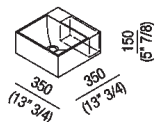

Independent washbasin without tap holes  
 with side storage shelf  
 ACER09950RZ

design Benedini Associati, 2010

White Cristalplant® biobased washbasin with  
 compact dimensions.

White Cristalplant® biobased square handbasin, available with or without tap hole,  
 without overflow. Fixing kit included. Model with side storage shelf also available.  
 Designed for waste .MET0563.

**Finiture**

White

**Materiali**

Cristalplant® biobased

Altezza:	15 cm	5" 7/8 inches
Larghezza:	35 cm	13" 3/4 inches
Peso:	18 kg	40 lbs
Profondità :	35 cm	13" 3/4 inches
Confezione:	40 x 40 x 20 cm	15" 6/8 x 15" 6/8 x 7" 7/8 inches
Peso della confezione:	21 kg	46 lbs