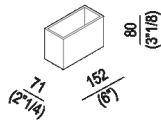

Small / low box

ALEG524GR

Benedini Associati, 2011

Countertop or drawer accessories.