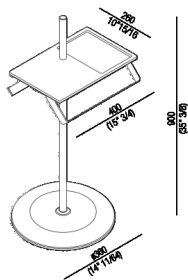

Dumb-waiter
 ACOM0514Z

Daniele Dalla Pellegrina, 2013

Floor standing element to complement washbasins, bathtub or sanitary ware.

Finiture

 Polished

Materiali

 Stainless steel

Dumb-waiter with basis and shelf adjustable in height in white Solid surface with polished stainless steel towel holder, WC paper holder and struscure to complement washbasin, bathtub or sanitaryware.

Altezza:	90 cm	35" 3/8 inches
Larghezza:	40 cm	15" 3/4 inches
Diametro:	40 cm	15" 3/4 inches
Profondità :	26 cm	10" 15/16 inches

Main dimensions