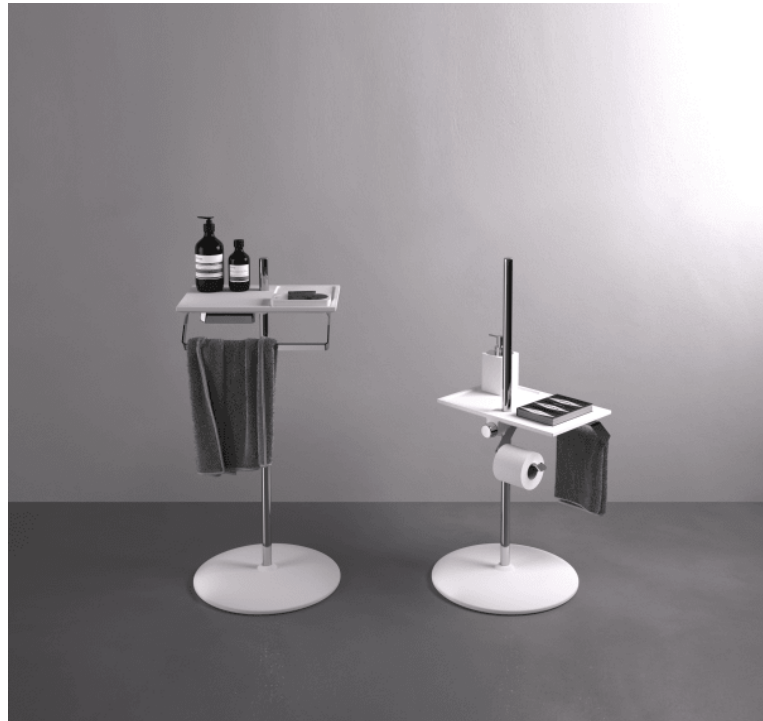

Dumb-waiter
 ACOM0514Z

Daniele Dalla Pellegrina, 2013

Floor standing element to complement washbasins, bathtub or sanitary ware.

Finiture

 Polished

Materiali

 Stainless steel

Dumb-waiter with basis and shelf adjustable in height in white Solid surface with polished stainless steel towel holder, WC paper holder and struscure to complement washbasin, bathtub or sanitaryware.

Altezza:	90 cm	35" 3/8 inches
Larghezza:	40 cm	15" 3/4 inches
Diametro:	40 cm	15" 3/4 inches
Profondità :	26 cm	10" 15/16 inches

Main dimensions