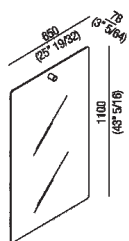

Rectangular mirror with polished edge
 ADTL0472_

García Cumini, 2016

Mirror with bracket.

Mirror with polished edge and bracket in black brushed anodized aluminium or with coating in natural, brown or dark oak. Complete with fixing kit. The mirror is fixed to the wall by means of screws and wall plugs.

Finiture

-  Natural oak
-  Brown oak
-  Dark oak
-  Black anodised

Materiali

-  Wood
-  Aluminium

Altezza:	110 cm	43" 5/16 inches
Larghezza:	65 cm	25" 19/32 inches
Profondità :	7.8 cm	3" 5/64 inches