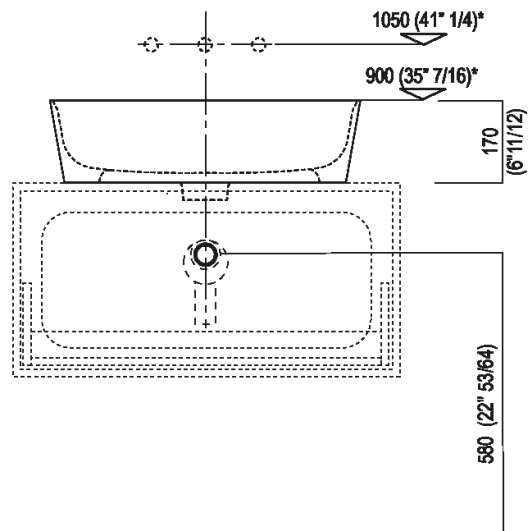

Finiture

-  White
-  White/dark grey
-  White/light grey

Materiali

-  Cristalplant® biobased

Altezza:	17 cm	6" 11/16 inches
Lunghezza:	64 cm	25" 13/64 inches
Peso:	9 kg	20 lbs
Profondità :	42 cm	16" 17/32 inches
Confezione:	52 x 75 x 32 cm	20" 1/2 x 29" 1/2 x 12" 5/8 inches
Peso della confezione:	14 kg	31 lbs

Main dimensions

Installation notes: on self-bearing countertop

Scarico per sifone a bottiglia e ad incasso
 Drain for bottle trap and concealed waste trap

*h.consigliata / advised h.

Installation notes: on countertop to be resede on cabinet

Scarico per sifone a bottiglia
Drain for bottle trap

*h.consigliata / advised h.

Installation notes: on casing H 40 cm Lato

Scarico per sifone a bottiglia
Drain for bottle trap

*h.consigliata / advised h.

Installation notes: on casing H 20 cm Lato

Scarico per sifone a bottiglia
Drain for bottle trap

*h.consigliata / advised h.

Holes for countertop washbasins and top mounted taps for top

PIANO cm 50 / COUNTERTOP cm 50