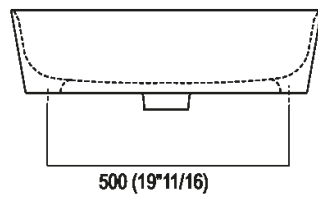

Finiture

-  White
-  White/dark grey
-  White/light grey

Materiali

-  Cristalplant® biobased

Altezza:	17 cm	6" 11/16 inches
Lunghezza:	64 cm	25" 13/64 inches
Peso:	9 kg	20 lbs
Profondità :	42 cm	16" 17/32 inches
Confezione:	52 x 75 x 32 cm	20" 1/2 x 29" 1/2 x 12" 5/8 inches
Peso della confezione:	14 kg	31 lbs

Main dimensions

Installation notes: on self-bearing countertop

Scarico per sifone a bottiglia e ad incasso
 Drain for bottle trap and concealed waste trap

*h.consigliata / advised h.

Installation notes: on countertop to be resede on cabinet

Scarico per sifone a bottiglia
Drain for bottle trap

*h.consigliata / advised h.

Installation notes: on casing H 40 cm Lato

Scarico per sifone a bottiglia
Drain for bottle trap

*h.consigliata / advised h.

Installation notes: on casing H 20 cm Lato

Scarico per sifone a bottiglia
Drain for bottle trap

*h.consigliata / advised h.

Holes for countertop washbasins and top mounted taps for top

PIANO cm 50 / COUNTERTOP cm 50