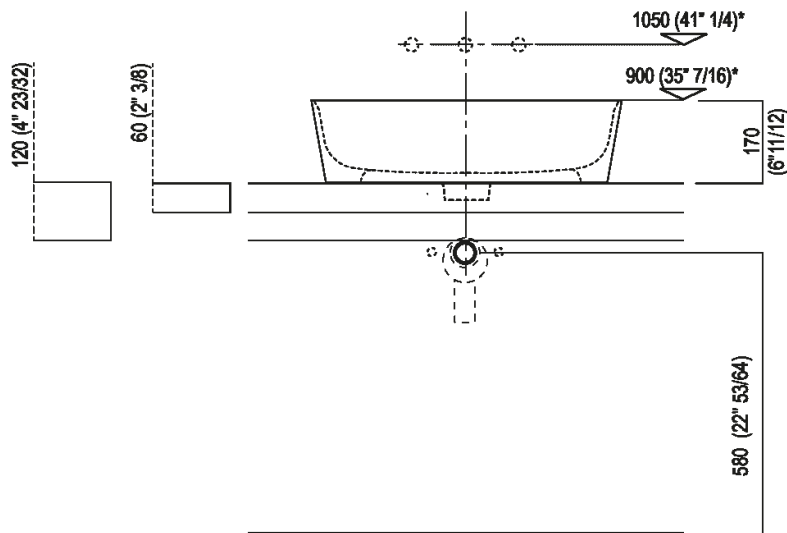

Finiture

-  White
-  White/dark grey
-  White/light grey

Materiali

-  Cristalplant® biobased

Altezza:	17 cm	6" 11/16 inches
Lunghezza:	64 cm	25" 13/64 inches
Peso:	9 kg	20 lbs
Profondità :	42 cm	16" 17/32 inches
Confezione:	52 x 75 x 32 cm	20" 1/2 x 29" 1/2 x 12" 5/8 inches
Peso della confezione:	14 kg	31 lbs

Main dimensions

Installation notes: on self-bearing countertop

Scarico per sifone a bottiglia e ad incasso
 Drain for bottle trap and concealed waste trap

*h.consigliata / advised h.

Installation notes: on countertop to be resede on cabinet

Scarico per sifone a bottiglia
Drain for bottle trap

*h.consigliata / advised h.

Installation notes: on casing H 40 cm Lato

Scarico per sifone a bottiglia
Drain for bottle trap

*h.consigliata / advised h.

Installation notes: on casing H 20 cm Lato

Scarico per sifone a bottiglia
Drain for bottle trap

*h.consigliata / advised h.

Holes for countertop washbasins and top mounted taps for top

PIANO cm 50 / COUNTERTOP cm 50