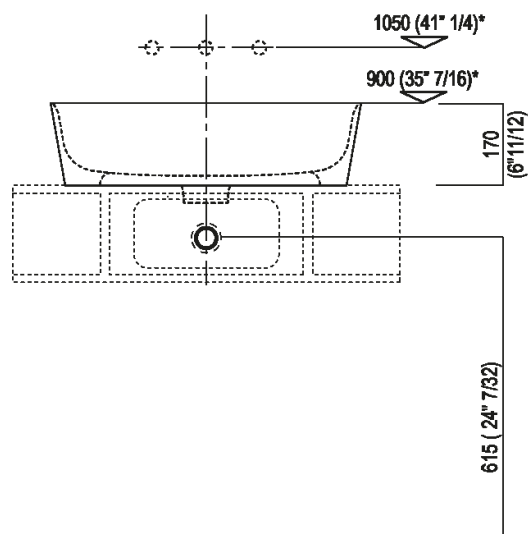

Finiture

-  White
-  White/dark grey
-  White/light grey

Materiali

-  Cristalplant® biobased

Altezza:	17 cm	6" 11/16 inches
Lunghezza:	64 cm	25" 13/64 inches
Peso:	9 kg	20 lbs
Profondità :	42 cm	16" 17/32 inches
Confezione:	52 x 75 x 32 cm	20" 1/2 x 29" 1/2 x 12" 5/8 inches
Peso della confezione:	14 kg	31 lbs

Main dimensions

Installation notes: on self-bearing countertop

Scarico per sifone a bottiglia e ad incasso
 Drain for bottle trap and concealed waste trap

*h.consigliata / advised h.

Installation notes: on countertop to be resede on cabinet

Scarico per sifone a bottiglia
Drain for bottle trap

*h.consigliata / advised h.

Installation notes: on casing H 40 cm Lato

Scarico per sifone a bottiglia
Drain for bottle trap

*h.consigliata / advised h.

Installation notes: on casing H 20 cm Lato

Scarico per sifone a bottiglia
Drain for bottle trap

*h.consigliata / advised h.

Holes for countertop washbasins and top mounted taps for top

PIANO cm 50 / COUNTERTOP cm 50