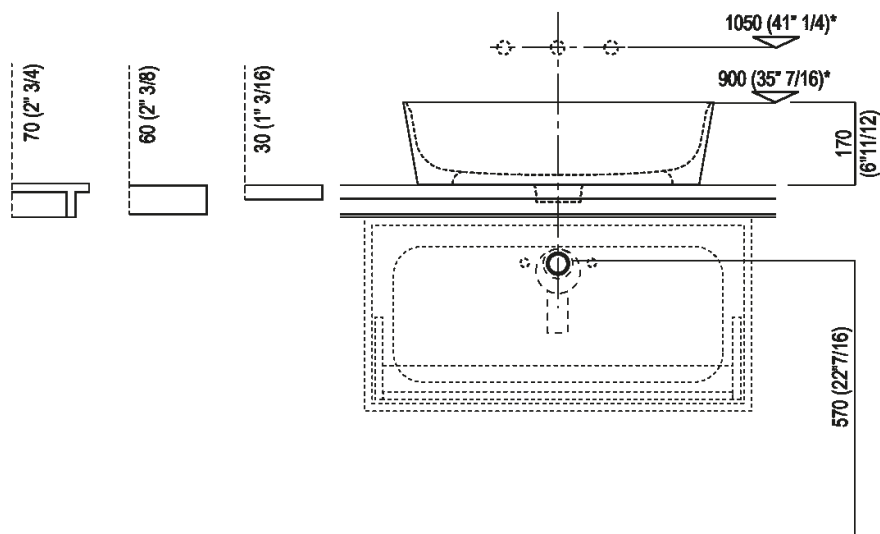

Finiture

-  White
-  White/dark grey
-  White/light grey

Materiali

-  Cristalplant® biobased

Altezza:	17 cm	6" 11/16 inches
Lunghezza:	64 cm	25" 13/64 inches
Peso:	9 kg	20 lbs
Profondità :	42 cm	16" 17/32 inches
Confezione:	52 x 75 x 32 cm	20" 1/2 x 29" 1/2 x 12" 5/8 inches
Peso della confezione:	14 kg	31 lbs

Main dimensions

Installation notes: on self-bearing countertop

Scarico per sifone a bottiglia e ad incasso
 Drain for bottle trap and concealed waste trap

*h.consigliata / advised h.

Installation notes: on countertop to be resede on cabinet

Scarico per sifone a bottiglia
Drain for bottle trap

*h.consigliata / advised h.

Installation notes: on casing H 40 cm Lato

Scarico per sifone a bottiglia
Drain for bottle trap

*h.consigliata / advised h.

Installation notes: on casing H 20 cm Lato

Scarico per sifone a bottiglia
Drain for bottle trap

*h.consigliata / advised h.

Holes for countertop washbasins and top mounted taps for top

PIANO cm 50 / COUNTERTOP cm 50