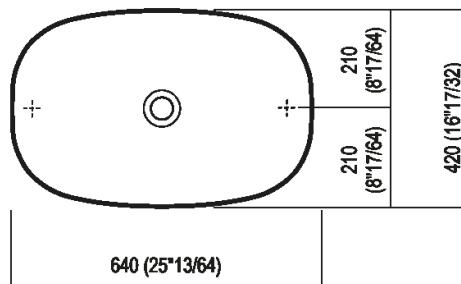

Finiture

-  White
-  White/dark grey
-  White/light grey

Materiali

-  Cristalplant® biobased

Altezza:	17 cm	6" 11/16 inches
Lunghezza:	64 cm	25" 13/64 inches
Peso:	9 kg	20 lbs
Profondità :	42 cm	16" 17/32 inches
Confezione:	52 x 75 x 32 cm	20" 1/2 x 29" 1/2 x 12" 5/8 inches
Peso della confezione:	14 kg	31 lbs

Main dimensions

Installation notes: on self-bearing countertop

Scarico per sifone a bottiglia e ad incasso
 Drain for bottle trap and concealed waste trap

*h.consigliata / advised h.

Installation notes: on countertop to be resede on cabinet

Scarico per sifone a bottiglia
Drain for bottle trap

*h.consigliata / advised h.

Installation notes: on casing H 40 cm Lato

Scarico per sifone a bottiglia
Drain for bottle trap

*h.consigliata / advised h.

Installation notes: on casing H 20 cm Lato

Scarico per sifone a bottiglia
Drain for bottle trap

*h.consigliata / advised h.

Holes for countertop washbasins and top mounted taps for top

PIANO cm 50 / COUNTERTOP cm 50