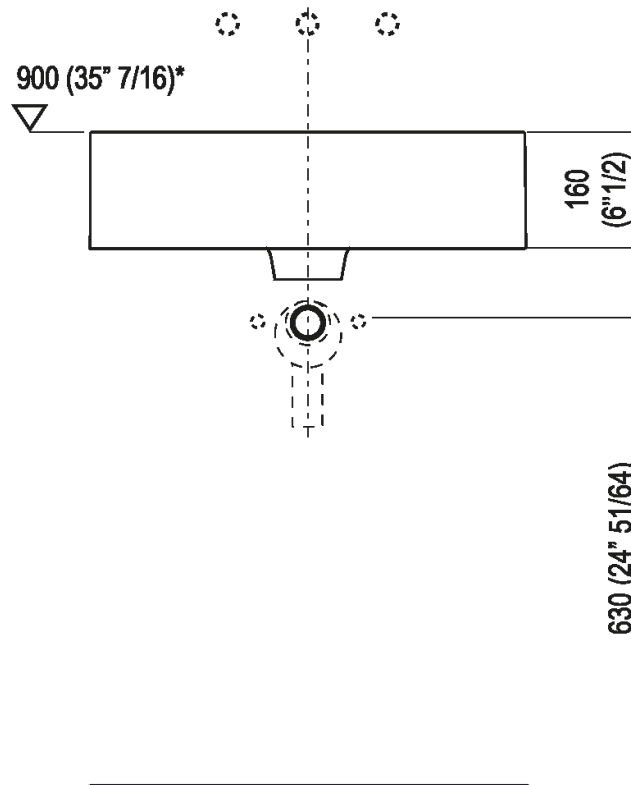

Washbasin with 3 tap holes  
 ACER0705M3R

LucidiPevere, 2018

Countertop washbasin in Cristalplant®  
 biobased, practical as well elegant.

Washbasin in white or two-coloured Cristalplant® biobased (exterior soft touch in dark grey RAL7021 or light grey RAL7044), with 3 holes for tapware units. The Marsiglia washbasin can be fitted with a tray in iroko wood. Without overflow, fixing kit included. The washbasin is fitted with a white Cristalplant® biobased waste with cap flush aligned with the inner surface of the washbasin.

Altezza:	16 cm	6" 19/64 inches
Lunghezza:	60 cm	23" 5/8 inches
Peso:	16 kg	35 lbs
Profondità :	47 cm	18" 1/2 inches
Confezione:	56 x 72 x 30 cm	22" x 28" 3/8 x 11" 3/4 inches
Peso della confezione:	19 kg	42 lbs

**Finiture**

White

White/dark grey

White/light grey

**Materiali**

Cristalplant® biobased

Main dimensions

**Installation notes**

**Scarico per sifone a bottiglia**  
**Drain for bottle trap**

**\*h.consigliata / advised h.**

Installation notes

Scarico per sifone ad incasso  
Drain for concealed waste trap

\*h.consigliata / advised h.