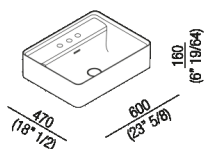

Washbasin with 3 tap holes  
 ACER0705M3R

LucidiPevere, 2018

Countertop washbasin in Cristalplant®  
 biobased, practical as well elegant.

Washbasin in white or two-coloured Cristalplant® biobased (exterior soft touch in dark grey RAL7021 or light grey RAL7044), with 3 holes for tapware units. The Marsiglia washbasin can be fitted with a tray in iroko wood. Without overflow, fixing kit included. The washbasin is fitted with a white Cristalplant® biobased waste with cap flush aligned with the inner surface of the washbasin.

Altezza:	16 cm	6" 19/64 inches
Lunghezza:	60 cm	23" 5/8 inches
Peso:	16 kg	35 lbs
Profondità :	47 cm	18" 1/2 inches
Confezione:	56 x 72 x 30 cm	22" x 28" 3/8 x 11" 3/4 inches
Peso della confezione:	19 kg	42 lbs