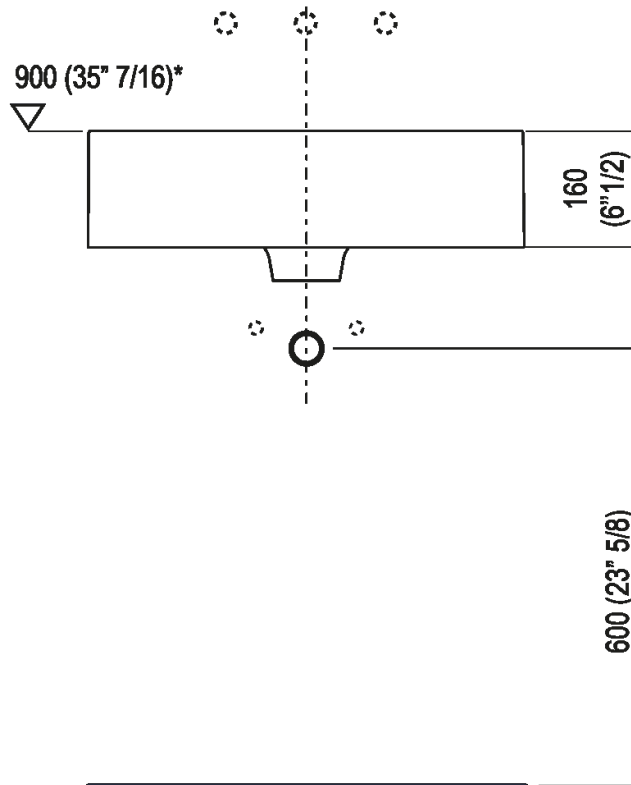

Washbasin with 3 tap holes  
 ACER0705M3R

LucidiPevere, 2018

Countertop washbasin in Cristalplant®  
 biobased, practical as well elegant.

Washbasin in white or two-coloured Cristalplant® biobased (exterior soft touch in dark grey RAL7021 or light grey RAL7044), with 3 holes for tapware units. The Marsiglia washbasin can be fitted with a tray in iroko wood. Without overflow, fixing kit included. The washbasin is fitted with a white Cristalplant® biobased waste with cap flush aligned with the inner surface of the washbasin.

Altezza:	16 cm	6" 19/64 inches
Lunghezza:	60 cm	23" 5/8 inches
Peso:	16 kg	35 lbs
Profondità :	47 cm	18" 1/2 inches
Confezione:	56 x 72 x 30 cm	22" x 28" 3/8 x 11" 3/4 inches
Peso della confezione:	19 kg	42 lbs

**Finiture**

White

White/dark grey

White/light grey

**Materiali**

Cristalplant® biobased

Main dimensions

**Installation notes**

**Scarico per sifone a bottiglia**  
**Drain for bottle trap**

**\*h.consigliata / advised h.**

Installation notes

Scarico per sifone ad incasso  
Drain for concealed waste trap

\*h.consigliata / advised h.