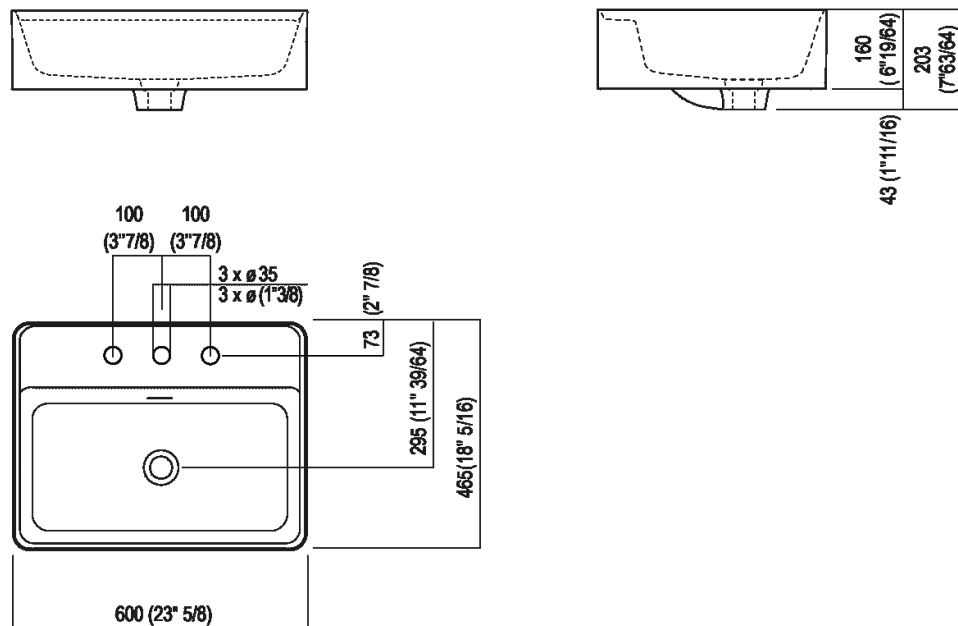

Washbasin with 3 tap holes  
 ACER0705M3R

LucidiPevere, 2018

Countertop washbasin in Cristalplant®  
 biobased, practical as well elegant.

Washbasin in white or two-coloured Cristalplant® biobased (exterior soft touch in dark grey RAL7021 or light grey RAL7044), with 3 holes for tapware units. The Marsiglia washbasin can be fitted with a tray in iroko wood. Without overflow, fixing kit included. The washbasin is fitted with a white Cristalplant® biobased waste with cap flush aligned with the inner surface of the washbasin.

Altezza:	16 cm	6" 19/64 inches
Lunghezza:	60 cm	23" 5/8 inches
Peso:	16 kg	35 lbs
Profondità :	47 cm	18" 1/2 inches
Confezione:	56 x 72 x 30 cm	22" x 28" 3/8 x 11" 3/4 inches
Peso della confezione:	19 kg	42 lbs

**Finiture**

White

White/dark grey

White/light grey

**Materiali**

Cristalplant® biobased

Main dimensions

**Installation notes**

**Scarico per sifone a bottiglia**  
**Drain for bottle trap**

**\*h.consigliata / advised h.**

Installation notes

Scarico per sifone ad incasso  
Drain for concealed waste trap

\*h.consigliata / advised h.