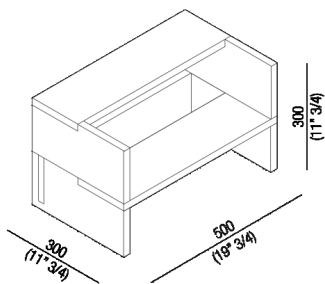

Ascension  
 AVAS1983I

Neri&Hu, 2018

Step/shelf for objects in iroko.

**Finiture**

Iroko

**Materiali**

Wood

Multi-purpose element in iroko wood, can be combined with the Immersion bathtub. Use as a step for easy bathtub access or as a seat. Placed vertically, it acts as an everyday storage compartment.

Altezza:	30 cm	11" 3/4 inches
Lunghezza:	50 cm	19" 3/4 inches
Profondità :	30 cm	11" 3/4 inches

**Main dimensions**