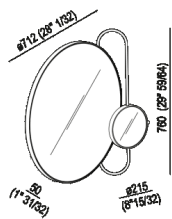

Revolving Moon
 ASPE039E

Studiopepe, 2018

Circular wall mounted mirror with magnifier.

Finiture

Matt black painted

Materiali

MDF

Wall mounted mirror with magnifier adjustable in different heights and positions, mounted on a metal lateral bar. Structure in black varnished MDF. Fixing kit included. The mirror is wall mounted by means of screws and wall plugs. Magnifying power: 2.

Altezza:	76 cm	29" 7/8 inches
Diametro:	70 cm	27" 9/16 inches

Dimensioni principali / Main dimensions