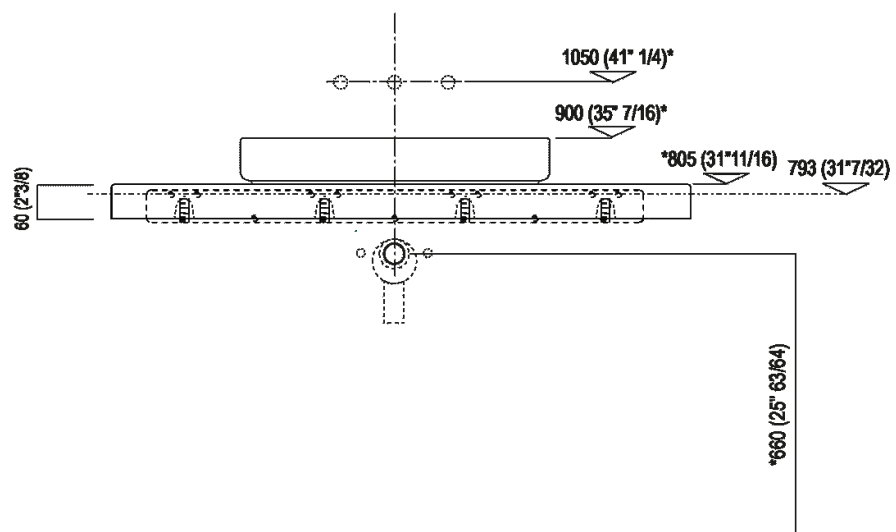

*h.consigliata / advised h.

Installation notes: on casing H 40 cm Lato

Scarico per sifone a bottiglia
Drain for bottle trap

*h.consigliata / advised h.

Installation notes: on casing H 20 cm Lato

Scarico per sifone a bottiglia
Drain for bottle trap

*h.consigliata / advised h.

Installation notes: on countertop Petra ACER093

Scarico per sifone a bottiglia e ad incasso
Drain for bottle trap and concealed waste trap

*h.consigliata / advised h.

Holes for countertop washbasins and top mounted taps for top

PIANO cm 50 / COUNTERTOP cm 50

Posizione standard per rubinetto su piano
 Standard position for top mounted tap

Posizione standard per rubinetto a parete
 Standard position for wall mounted tap

Posizione speciale per rubinetto Sen a parete e Square con bocca curva
 Special position for wall mounted tap Sen and Square white curved spout