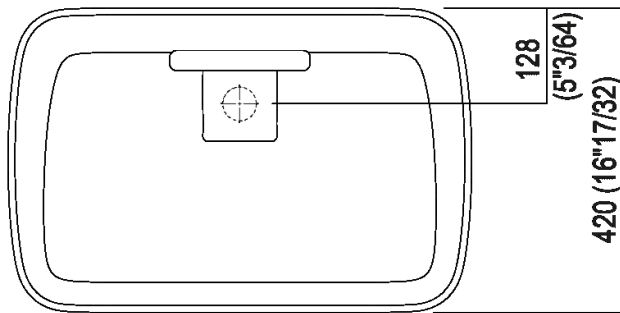

Main dimensions