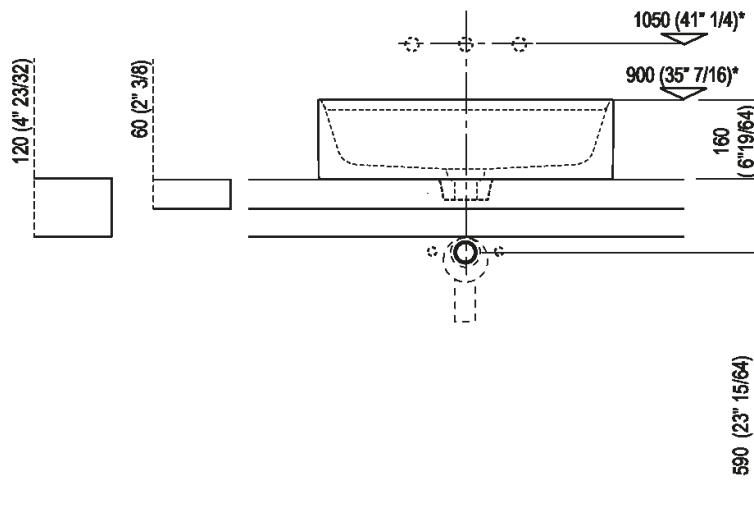

| | | |
|------------------------|-----------------|--------------------------------|
| Altezza: | 16 cm | 6" 19/64 inches |
| Lunghezza: | 60 cm | 23" 5/8 inches |
| Peso: | 16 kg | 35 lbs |
| Profondità : | 47 cm | 18" 1/2 inches |
| Confezione: | 56 x 72 x 30 cm | 22" x 28" 3/8 x 11" 3/4 inches |
| Peso della confezione: | 19 kg | 42 lbs |

Finiture

White

White/dark grey

White/light grey

Materiali

Cristalplant® biobased

Main dimensions

Installation notes: on self-bearing countertop

*h.consigliata / advised h.

Installation notes: on casing H 40 cm Lato

Scarico per sifone a bottiglia
Drain for bottle trap

*h.consigliata / advised h.

Installation notes: on casing H 20 cm Lato

Scarico per sifone a bottiglia
Drain for bottle trap

*h.consigliata / advised h.

Holes for countertop washbasins and top mounted taps for top

PIANO cm 50 / COUNTERTOP cm 50

Posizione standard per rubinetto su piano
Standard position for top mounted tap

Posizione standard per rubinetto a parete
Standard position for wall mounted tap