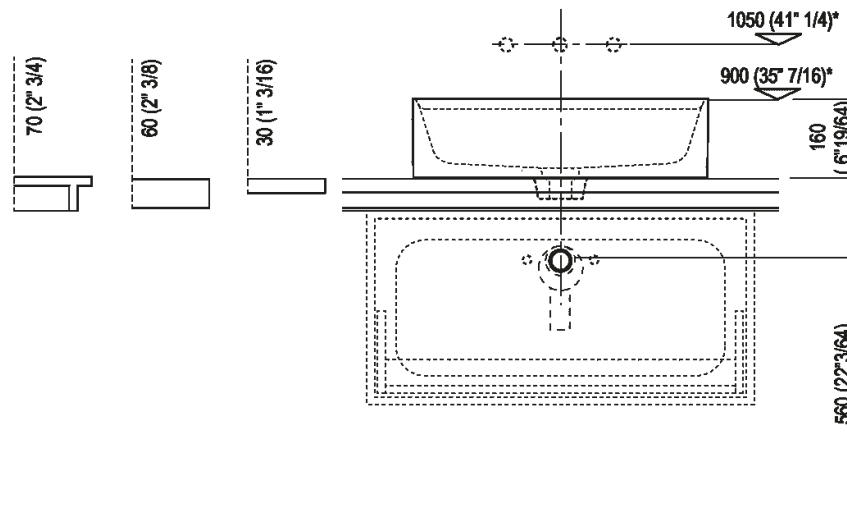

Installation notes: on countertop to be resede on cabinets

Scanico per sifone a bottiglia
Drain for bottle trap

*h.consigliata / advised h.