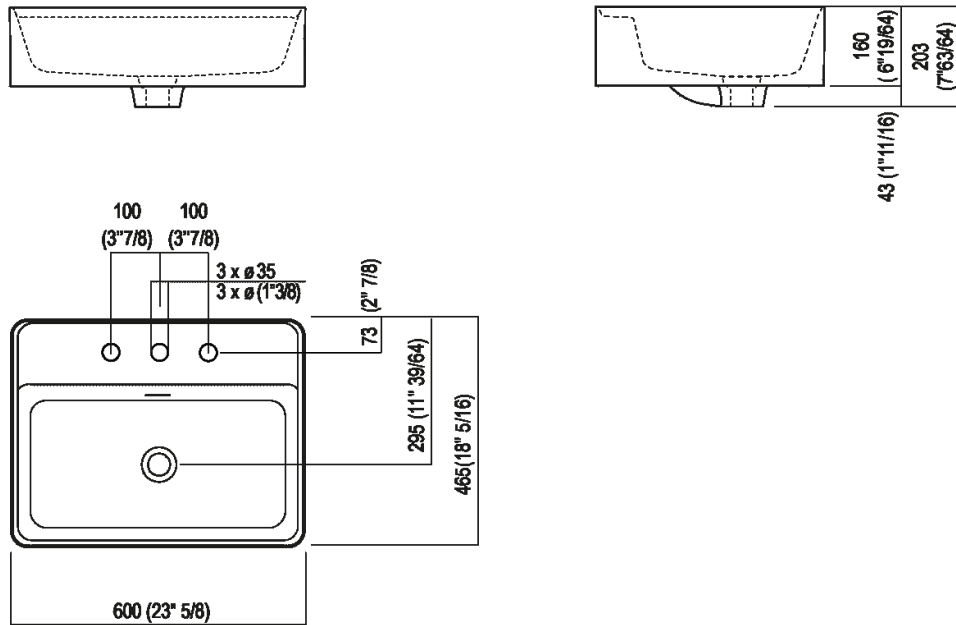

| | | |
|------------------------|-----------------|--------------------------------|
| Altezza: | 16 cm | 6" 19/64 inches |
| Lunghezza: | 60 cm | 23" 5/8 inches |
| Peso: | 16 kg | 35 lbs |
| Profondità : | 47 cm | 18" 1/2 inches |
| Confezione: | 56 x 72 x 30 cm | 22" x 28" 3/8 x 11" 3/4 inches |
| Peso della confezione: | 19 kg | 42 lbs |

Finiture

White

White/dark grey

White/light grey

Materiali

Cristalplant® biobased

Main dimensions

Installation notes: on self-bearing countertop

*h.consigliata / advised h.

Installation notes: on casing H 40 cm Lato

Scarico per sifone a bottiglia
Drain for bottle trap

*h.consigliata / advised h.

Installation notes: on casing H 20 cm Lato

Scarico per sifone a bottiglia
Drain for bottle trap

*h.consigliata / advised h.

Holes for countertop washbasins and top mounted taps for top

PIANO cm 50 / COUNTERTOP cm 50

Posizione standard per rubinetto su piano
Standard position for top mounted tap

Posizione standard per rubinetto a parete
Standard position for wall mounted tap