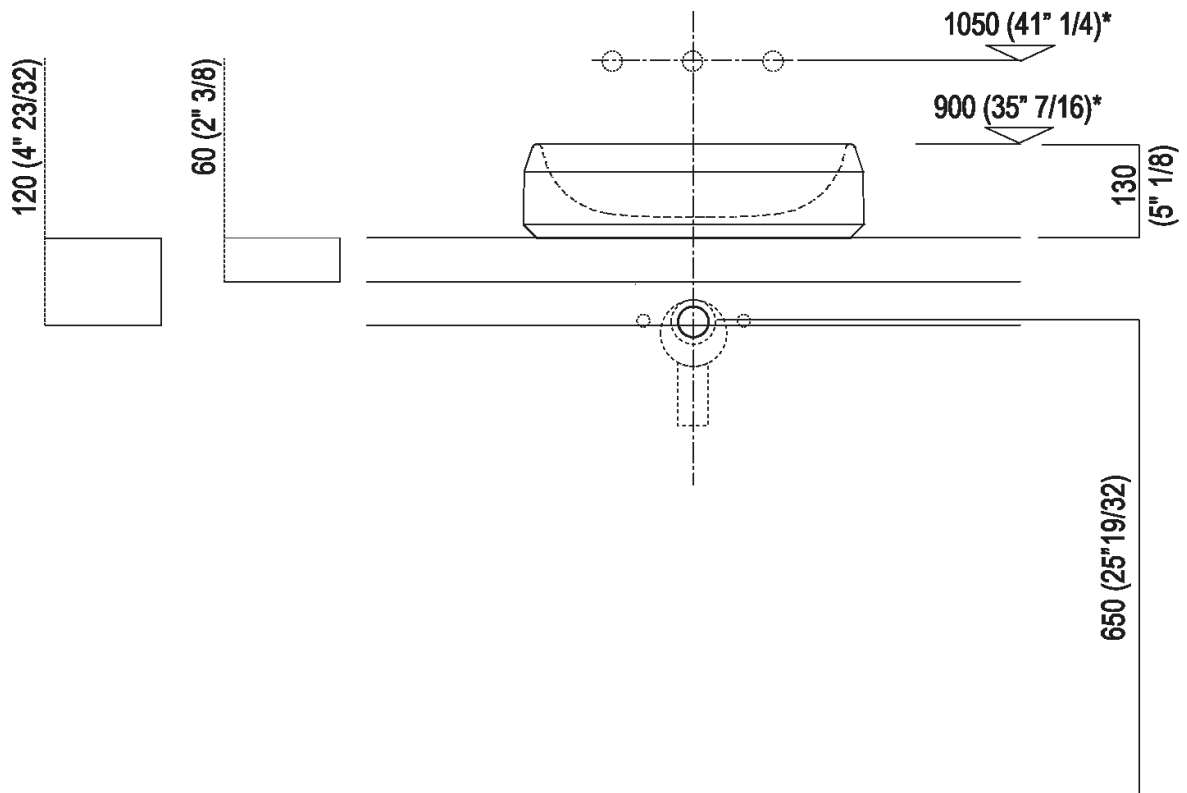

Installation notes: on self-bearing countertop

Scarico per sifone ad incasso
Drain for concealed waste trap

*h.consigliata / advised h.