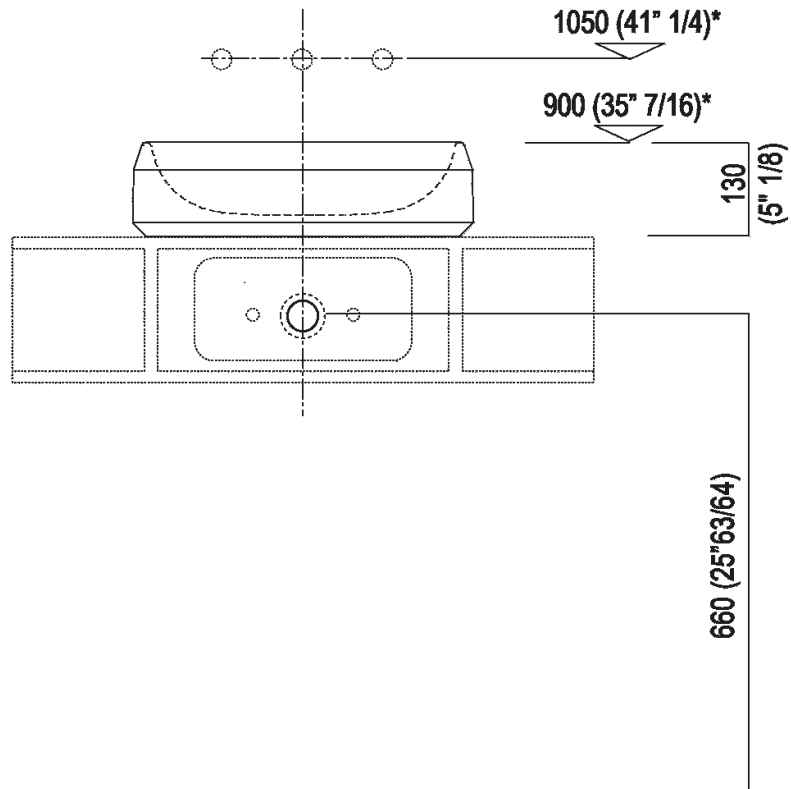

Altezza:	13 cm	5" 1/8 inches
Diametro:	46.5 cm	18" 5/16 inches
Peso:	12 kg	26 lbs
Confezione:	57 x 57 x 23 cm	22" 7/16 x 22" 7/16 x 9" 1/16 inches
Peso della confezione:	16 kg	35 lbs

Note: The washbasins can be delivered also in Calacatta Vagli and violet Calacatta marble or in stone on demand, price to be calculated. The above measurements refer to the Cristalplant® biobased version, for the marble version the measurements are: Weight: 40 kg - 88 lbs Packaging: 57 x 57 x 23 cm - 22" 7/16 x 22" 7/16 x 9" 1/16 Gross weight: 50 kg - 110 lbs

\*h.consigliata / advised h.

Holes for countertop washbasins and top mounted taps for top

PIANO cm 50 / COUNTERTOP cm 50

Posizione standard per rubinetto su piano  
Standard position for top mounted tap

Posizione standard per rubinetto a parete  
Standard position for wall mounted tap

Posizione speciale per rubinetto Sen a parete e Square con bocca curva  
Special position for wall mounted tap Sen and Square white curved spout

NON NECESSARIA  
NOT NECESSARY

Tap position, recommended height

Installation notes: on casing H 40 cm Lato

**Scarico per sifone a bottiglia o ad incasso**  
**Drain for bottle trap or concealed waste trap**

**\*h.consigliata / advised h.**

Installation notes: on casing H 20 cm Lato