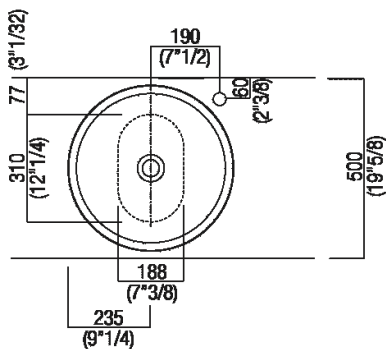

Altezza:	13 cm	5" 1/8 inches
Diametro:	46.5 cm	18" 5/16 inches
Peso:	12 kg	26 lbs
Confezione:	57 x 57 x 23 cm	22" 7/16 x 22" 7/16 x 9" 1/16 inches
Peso della confezione:	16 kg	35 lbs

Note: The washbasins can be delivered also in Calacatta Vagli and violet Calacatta marble or in stone on demand, price to be calculated. The above measurements refer to the Cristalplant® biobased version, for the marble version the measurements are: Weight: 40 kg - 88 lbs Packaging: 57 x 57 x 23 cm - 22" 7/16 x 22" 7/16 x 9" 1/16 Gross weight: 50 kg - 110 lbs

**Main dimensions - Cristalplant® biobased**

Installation notes: on self-bearing countertop

**Scarico per sifone a bottiglia**  
**Drain for bottle trap**

**\*h.consigliata / advised h.**

Installation notes: on countertop to be rested on cabinets

\*h.consigliata / advised h.

Holes for countertop washbasins and top mounted taps for top

PIANO cm 50 / COUNTERTOP cm 50

Posizione standard per rubinetto su piano  
Standard position for top mounted tap

Posizione standard per rubinetto a parete  
Standard position for wall mounted tap

Posizione speciale per rubinetto Sen a parete e Square con bocca curva  
Special position for wall mounted tap Sen and Square white curved spout

NON NECESSARIA  
NOT NECESSARY

Tap position, recommended height