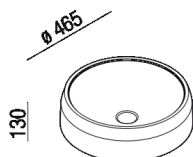

For support or over countertop round washbasin
ACER1073_

Patricia Urquiola, 2017

Over countertop washbasin, round or oval, in Cristalplant® biobased.