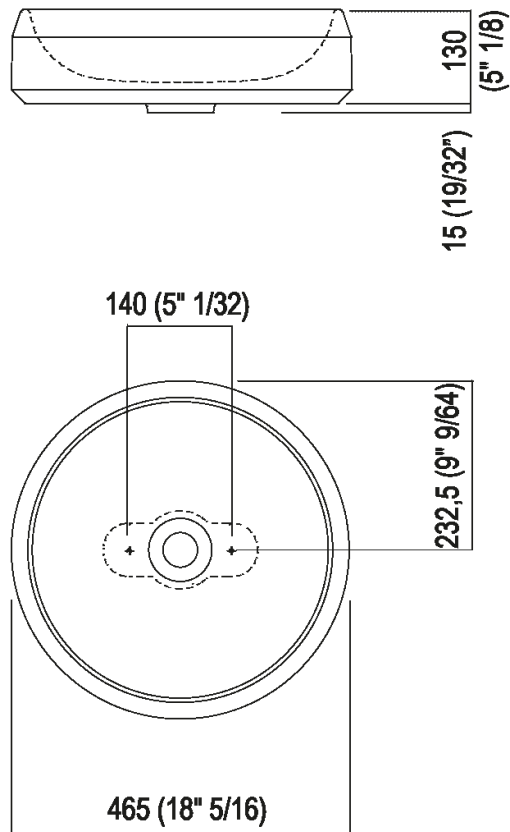

Altezza:	13 cm	5" 1/8 inches
Diametro:	46.5 cm	18" 5/16 inches
Peso:	12 kg	26 lbs
Confezione:	57 x 57 x 23 cm	22" 7/16 x 22" 7/16 x 9" 1/16 inches
Peso della confezione:	16 kg	35 lbs

Note: The washbasins can be delivered also in Calacatta Vagli and violet Calacatta marble or in stone on demand, price to be calculated. The above measurements refer to the Cristalplant® biobased version, for the marble version the measurements are: Weight: 40 kg - 88 lbs Packaging: 57 x 57 x 23 cm - 22" 7/16 x 22" 7/16 x 9" 1/16 Gross weight: 50 kg - 110 lbs

**Main dimensions - Cristalplant® biobased**

Installation notes: on self-bearing countertop

**Scarico per sifone a bottiglia**  
**Drain for bottle trap**

**\*h.consigliata / advised h.**

Installation notes: on countertop to be rested on cabinets

\*h.consigliata / advised h.

Holes for countertop washbasins and top mounted taps for top

PIANO cm 50 / COUNTERTOP cm 50

Posizione standard per rubinetto su piano  
Standard position for top mounted tap

Posizione standard per rubinetto a parete  
Standard position for wall mounted tap

Posizione speciale per rubinetto Sen a parete e Square con bocca curva  
Special position for wall mounted tap Sen and Square white curved spout

NON NECESSARIA  
NOT NECESSARY

Tap position, recommended height