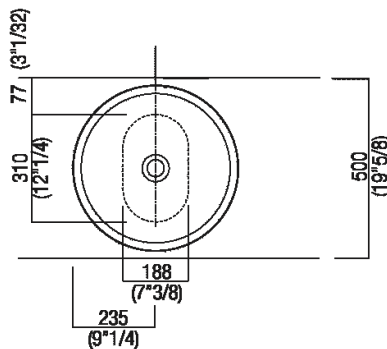

Altezza:	13 cm	5" 1/8 inches
Diametro:	46.5 cm	18" 5/16 inches
Peso:	12 kg	26 lbs
Confezione:	57 x 57 x 23 cm	22" 7/16 x 22" 7/16 x 9" 1/16 inches
Peso della confezione:	16 kg	35 lbs

Note: The washbasins can be delivered also in Calacatta Vagli and violet Calacatta marble or in stone on demand, price to be calculated. The above measurements refer to the Cristalplant® biobased version, for the marble version the measurements are: Weight: 40 kg - 88 lbs Packaging: 57 x 57 x 23 cm - 22" 7/16 x 22" 7/16 x 9" 1/16 Gross weight: 50 kg - 110 lbs

\*h.consigliata / advised h.

Holes for countertop washbasins and top mounted taps for top

PIANO cm 50 / COUNTERTOP cm 50

Posizione standard per rubinetto su piano  
Standard position for top mounted tap

Posizione standard per rubinetto a parete  
Standard position for wall mounted tap

Posizione speciale per rubinetto Sen a parete e Square con bocca curva  
Special position for wall mounted tap Sen and Square white curved spout

NON NECESSARIA  
NOT NECESSARY

Tap position, recommended height

Installation notes: on casing H 40 cm Lato

**Scarico per sifone a bottiglia o ad incasso**  
**Drain for bottle trap or concealed waste trap**

**\*h.consigliata / advised h.**

Installation notes: on casing H 20 cm Lato