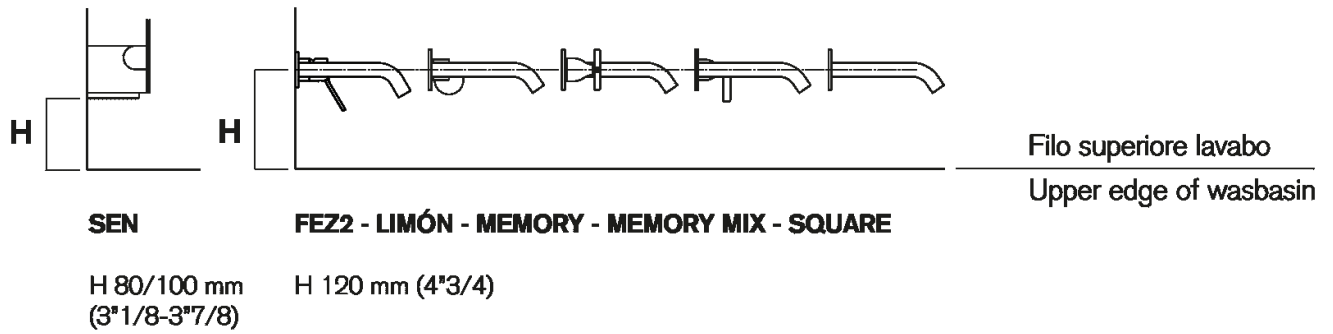

\*h.consigliata / advised h.

Holes for countertop washbasins and top mounted taps for top

PIANO cm 50 / COUNTERTOP cm 50

Posizione standard per rubinetto su piano  
Standard position for top mounted tap

Posizione standard per rubinetto a parete  
Standard position for wall mounted tap

Posizione speciale per rubinetto Sen a parete e Square con bocca curva  
Special position for wall mounted tap Sen and Square white curved spout

NON NECESSARIA  
NOT NECESSARY

Tap position, recommended height