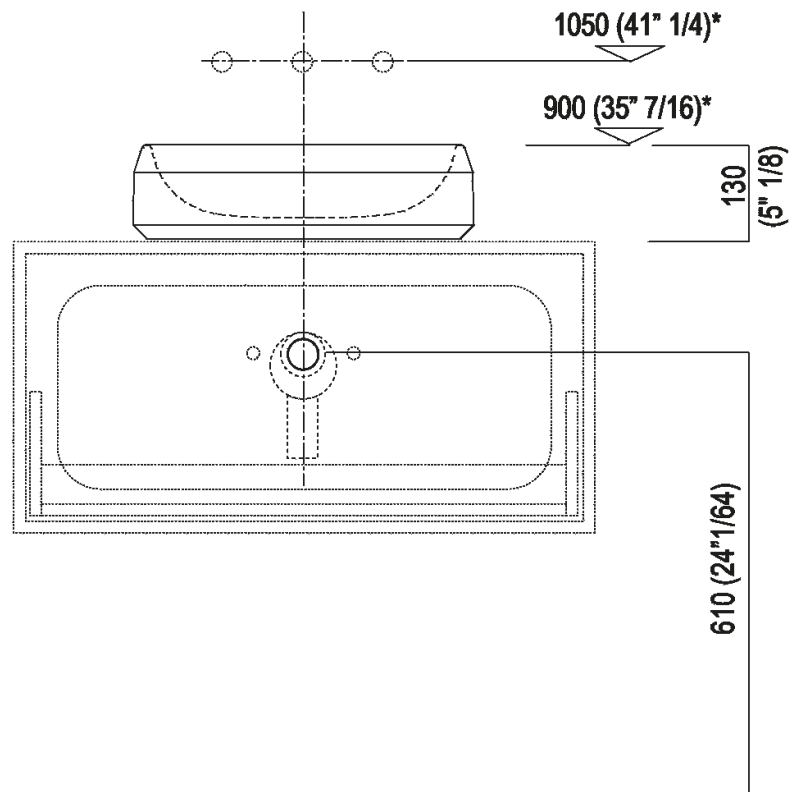

Altezza:	13 cm	5" 1/8 inches
Diametro:	46.5 cm	18" 5/16 inches
Peso:	12 kg	26 lbs
Confezione:	57 x 57 x 23 cm	22" 7/16 x 22" 7/16 x 9" 1/16 inches
Peso della confezione:	16 kg	35 lbs

Note: The washbasins can be delivered also in Calacatta Vagli and violet Calacatta marble or in stone on demand, price to be calculated. The above measurements refer to the Cristalplant® biobased version, for the marble version the measurements are: Weight: 40 kg - 88 lbs Packaging: 57 x 57 x 23 cm - 22" 7/16 x 22" 7/16 x 9" 1/16 Gross weight: 50 kg - 110 lbs

\*h.consigliata / advised h.

Holes for countertop washbasins and top mounted taps for top

PIANO cm 50 / COUNTERTOP cm 50

Posizione standard per rubinetto su piano  
Standard position for top mounted tap

Posizione standard per rubinetto a parete  
Standard position for wall mounted tap

Posizione speciale per rubinetto Sen a parete e Square con bocca curva  
Special position for wall mounted tap Sen and Square white curved spout

NON NECESSARIA  
NOT NECESSARY

Tap position, recommended height

Installation notes: on casing H 40 cm Lato

**Scarico per sifone a bottiglia o ad incasso**  
**Drain for bottle trap or concealed waste trap**

**\*h.consigliata / advised h.**

Installation notes: on casing H 20 cm Lato