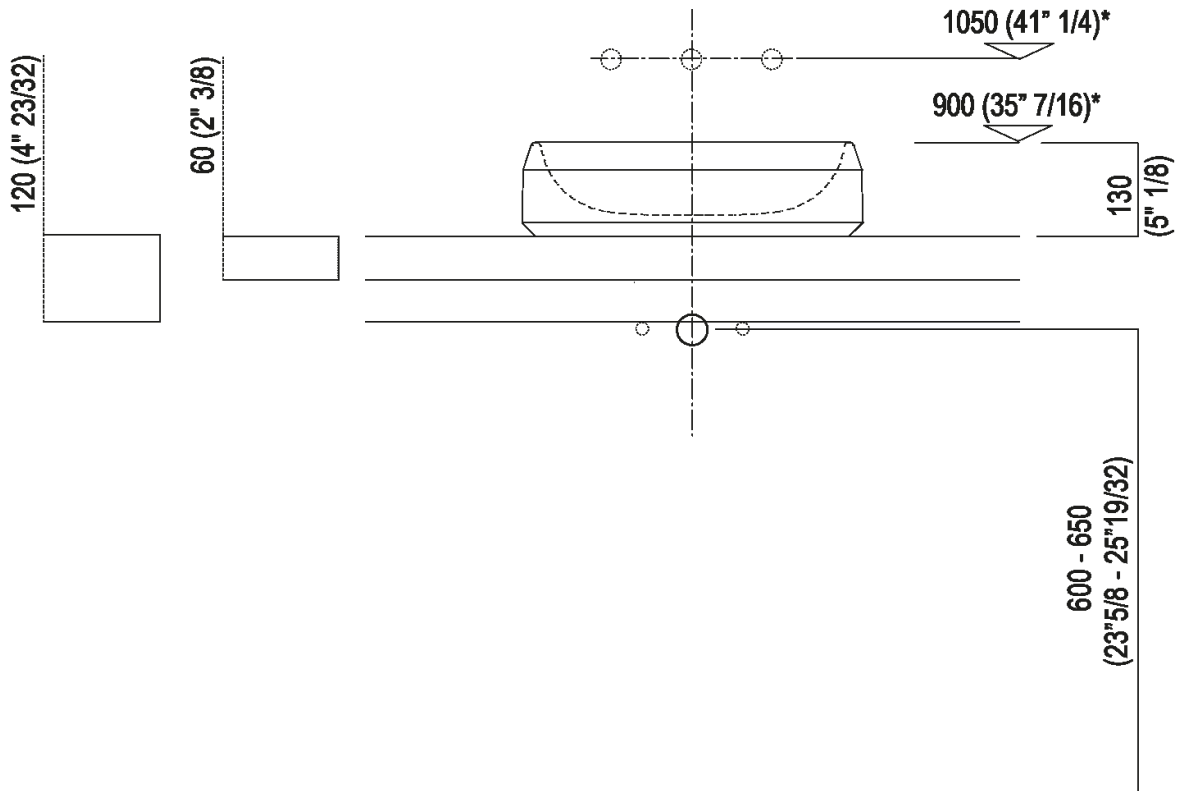

Altezza:	13 cm	5" 1/8 inches
Diametro:	46.5 cm	18" 5/16 inches
Peso:	12 kg	26 lbs
Confezione:	57 x 57 x 23 cm	22" 7/16 x 22" 7/16 x 9" 1/16 inches
Peso della confezione:	16 kg	35 lbs

Note: The washbasins can be delivered also in Calacatta Vagli and violet Calacatta marble or in stone on demand, price to be calculated. The above measurements refer to the Cristalplant® biobased version, for the marble version the measurements are: Weight: 40 kg - 88 lbs Packaging: 57 x 57 x 23 cm - 22" 7/16 x 22" 7/16 x 9" 1/16 Gross weight: 50 kg - 110 lbs

**Main dimensions - Cristalplant® biobased**

Installation notes: on self-bearing countertop

**Scarico per sifone a bottiglia**  
**Drain for bottle trap**

**\*h.consigliata / advised h.**

Installation notes: on countertop to be rested on cabinets

\*h.consigliata / advised h.

Holes for countertop washbasins and top mounted taps for top

PIANO cm 50 / COUNTERTOP cm 50

Posizione standard per rubinetto su piano  
Standard position for top mounted tap

Posizione standard per rubinetto a parete  
Standard position for wall mounted tap

Posizione speciale per rubinetto Sen a parete e Square con bocca curva  
Special position for wall mounted tap Sen and Square white curved spout

NON NECESSARIA  
NOT NECESSARY

Tap position, recommended height