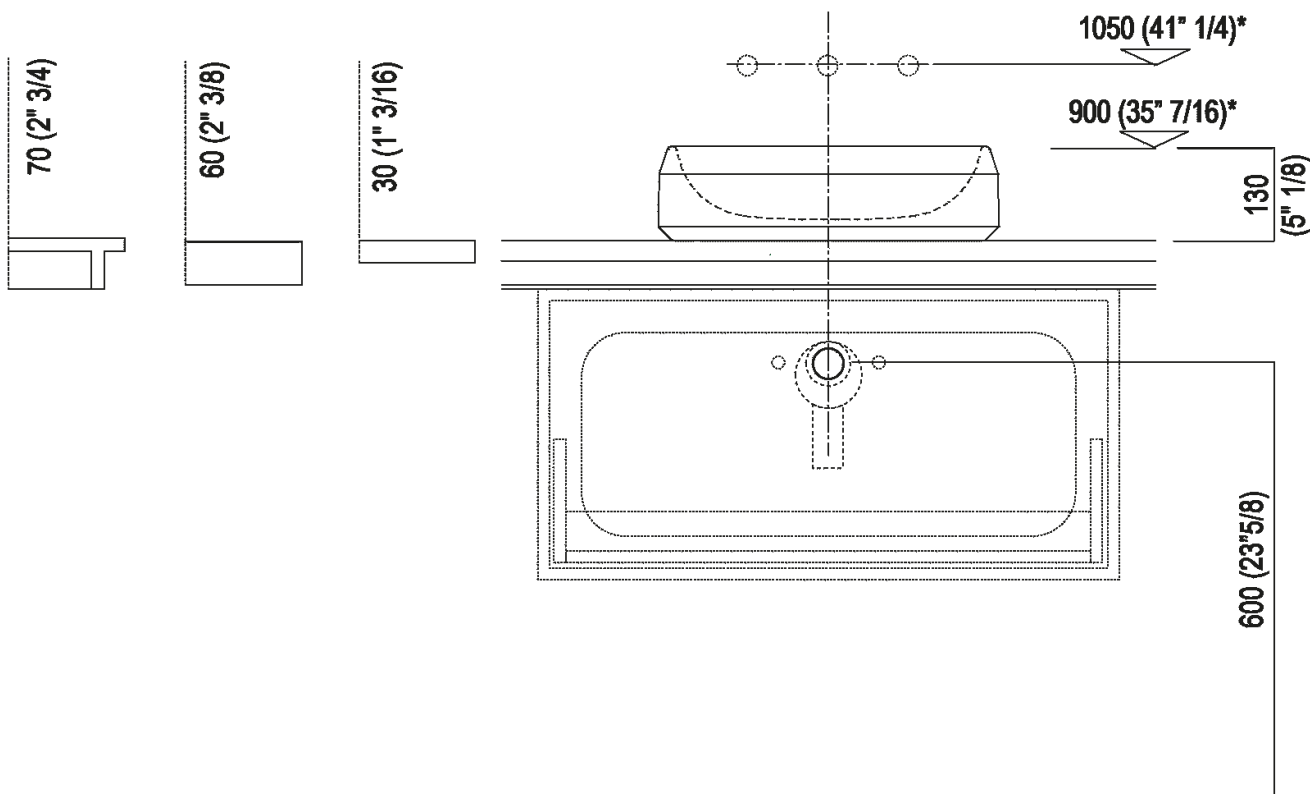

Altezza:	13 cm	5" 1/8 inches
Diametro:	46.5 cm	18" 5/16 inches
Peso:	12 kg	26 lbs
Confezione:	57 x 57 x 23 cm	22" 7/16 x 22" 7/16 x 9" 1/16 inches
Peso della confezione:	16 kg	35 lbs

Note: The washbasins can be delivered also in Calacatta Vagli and violet Calacatta marble or in stone on demand, price to be calculated. The above measurements refer to the Cristalplant® biobased version, for the marble version the measurements are: Weight: 40 kg - 88 lbs Packaging: 57 x 57 x 23 cm - 22" 7/16 x 22" 7/16 x 9" 1/16 Gross weight: 50 kg - 110 lbs

**Main dimensions - Cristalplant® biobased**

Installation notes: on self-bearing countertop

**Scarico per sifone a bottiglia**  
**Drain for bottle trap**

**\*h.consigliata / advised h.**

Installation notes: on countertop to be rested on cabinets

\*h.consigliata / advised h.

Holes for countertop washbasins and top mounted taps for top

PIANO cm 50 / COUNTERTOP cm 50

Posizione standard per rubinetto su piano  
Standard position for top mounted tap

Posizione standard per rubinetto a parete  
Standard position for wall mounted tap

Posizione speciale per rubinetto Sen a parete e Square con bocca curva  
Special position for wall mounted tap Sen and Square white curved spout

NON NECESSARIA  
NOT NECESSARY

Tap position, recommended height