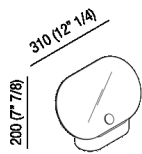

Horizontal mirror
 ACOM0301_

Studiopepe, 2018

Finiture

-  Black Marquina
-  White Carrara
-  Natural brushed brass

Materiali

-  Marble
-  Brass

Horizontal countertop mirror with marble basement. Made of white Carrara or black Marquina marble. The details are in natural brushed brass.

Altezza:	20 cm	7" 7/8 inches
Lunghezza:	31 cm	12" 1/4 inches

Main dimensions