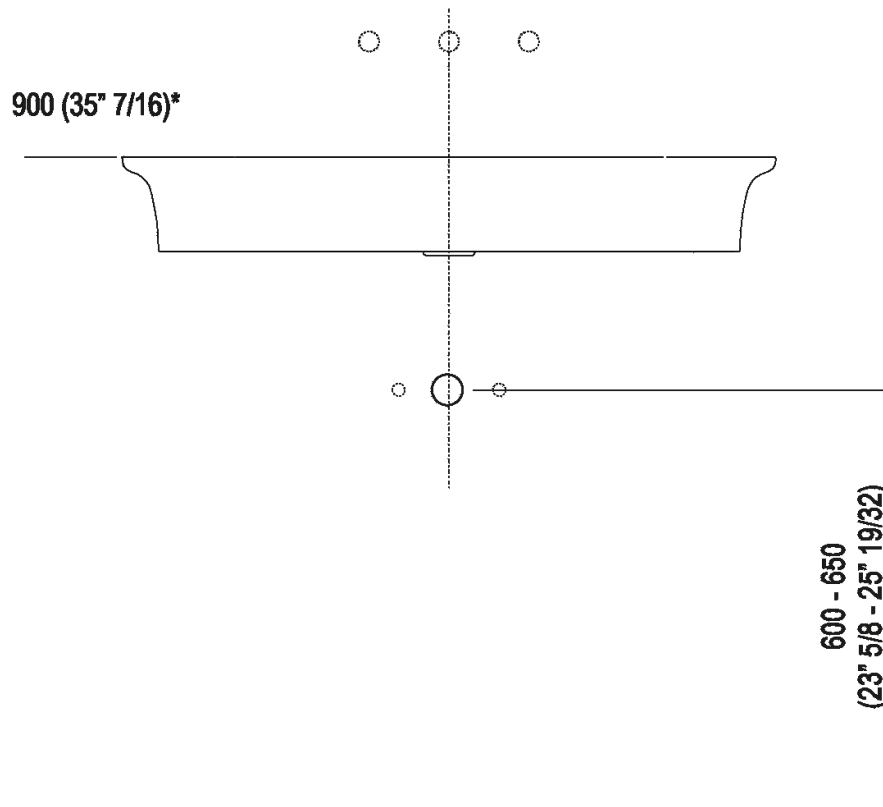

Wall mounted washbasin with three tap holes  
 ACER10703R\_

Benedini Associati, 2014

Washbasin in matt or glossy white Ceramilux®; the matt finish is available in white or two-coloured with soft touch dark grey RAL7021 or light grey RAL7044 exterior, without tap hole, with one or three tap holes.®; Without overflow, fixing kit included.®;The washbasin is available in customized colours (surcharge of 20%).  
 ®;The washbasin can be installed on storage units of the Flat XL program with 80 cm length (31" 1/2) and 50 cm (19" 5/8) depth.®;Designed for waste .MET0563.

**Finiture**

-  Glossy white
-  Matt white
-  Matt white/dark grey
-  Matt white/light grey

**Materiali**

-  Ceramilux®

Altezza:	13 cm	5" 1/8 inches
Larghezza:	90 cm	35" 3/8 inches
Peso:	18 kg	40 lbs
Profondità :	55 cm	21" 5/8 inches
Confezione:	96 x 63 x 20 cm	37" 51/64 x 24" 51/64 x 7" 7/8 inches
Peso della confezione:	22 kg	48 lbs

**Main dimensions**

Installation notes

Scarico per sifone a bottiglia  
Drain for bottle trap

\*h.consigliata / advised h.

Installation notes

Scarico per sifone ad incasso  
Drain for concealed waste trap

\*h.consigliata / advised h.

**Installation notes**

**Scarico per sifone ad incasso e piletta con canotto fisso**  
**Drain for concealed waste trap with not adjustable pipe**

**\*h.consigliata / advised h.**