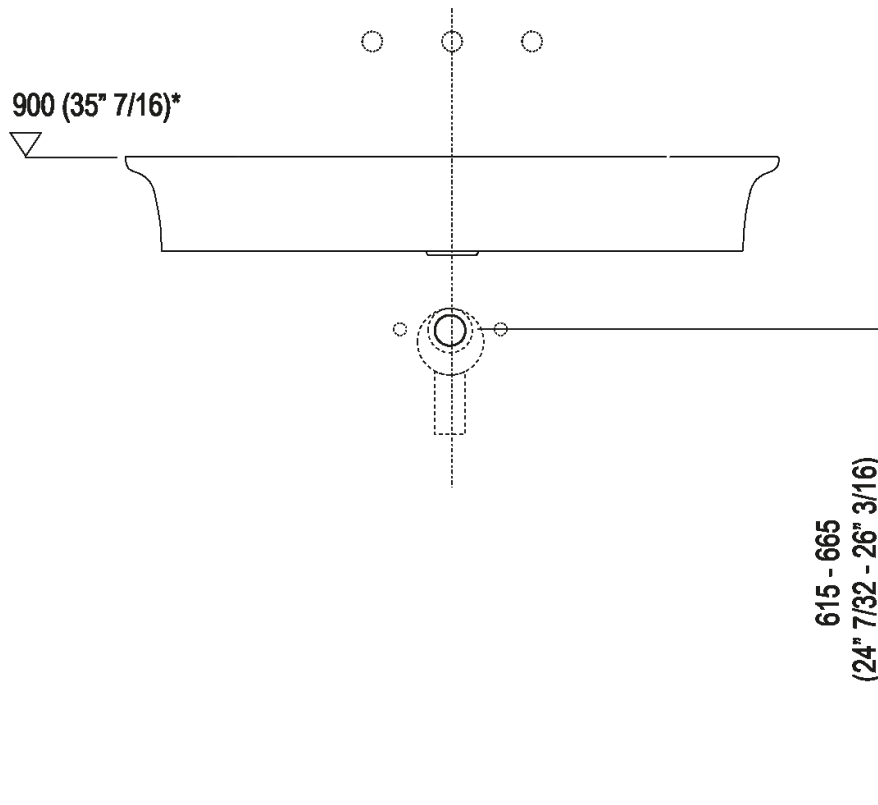

Wall mounted washbasin with three tap holes  
 ACER10703R\_

Benedini Associati, 2014

Washbasin in matt or glossy white Ceramilux®; the matt finish is available in white or two-coloured with soft touch dark grey RAL7021 or light grey RAL7044 exterior, without tap hole, with one or three tap holes.®; Without overflow, fixing kit included.®;The washbasin is available in customized colours (surcharge of 20%).  
 ®;The washbasin can be installed on storage units of the Flat XL program with 80 cm length (31" 1/2) and 50 cm (19" 5/8) depth.®;Designed for waste .MET0563.

**Finiture**

-  Glossy white
-  Matt white
-  Matt white/dark grey
-  Matt white/light grey

**Materiali**

-  Ceramilux®

Altezza:	13 cm	5" 1/8 inches
Larghezza:	90 cm	35" 3/8 inches
Peso:	18 kg	40 lbs
Profondità :	55 cm	21" 5/8 inches
Confezione:	96 x 63 x 20 cm	37" 51/64 x 24" 51/64 x 7" 7/8 inches
Peso della confezione:	22 kg	48 lbs

**Main dimensions**

Installation notes

Scarico per sifone a bottiglia  
Drain for bottle trap

\*h.consigliata / advised h.

Installation notes

Scarico per sifone ad incasso  
Drain for concealed waste trap

\*h.consigliata / advised h.

**Installation notes**

**Scarico per sifone ad incasso e piletta con canotto fisso**  
**Drain for concealed waste trap with not adjustable pipe**

**\*h.consigliata / advised h.**