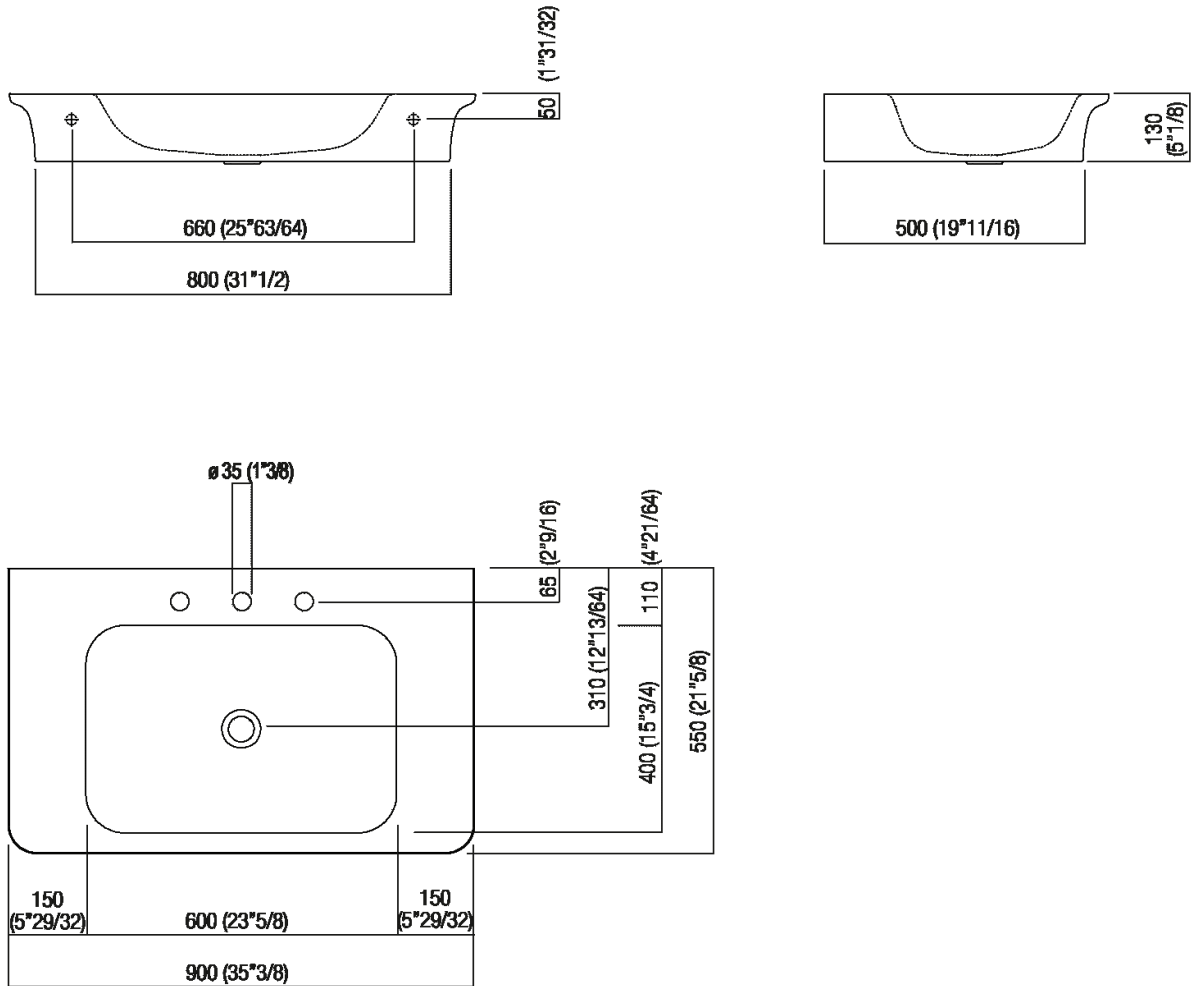

Wall mounted washbasin with three tap holes  
 ACER10703R\_

Benedini Associati, 2014

Washbasin in matt or glossy white Ceramilux®; the matt finish is available in white or two-coloured with soft touch dark grey RAL7021 or light grey RAL7044 exterior, without tap hole, with one or three tap holes.®; Without overflow, fixing kit included.®;The washbasin is available in customized colours (surcharge of 20%).  
 ®;The washbasin can be installed on storage units of the Flat XL program with 80 cm length (31" 1/2) and 50 cm (19" 5/8) depth.®;Designed for waste .MET0563.

**Finiture**

-  Glossy white
-  Matt white
-  Matt white/dark grey
-  Matt white/light grey

**Materiali**

-  Ceramilux®

Altezza:	13 cm	5" 1/8 inches
Larghezza:	90 cm	35" 3/8 inches
Peso:	18 kg	40 lbs
Profondità :	55 cm	21" 5/8 inches
Confezione:	96 x 63 x 20 cm	37" 51/64 x 24" 51/64 x 7" 7/8 inches
Peso della confezione:	22 kg	48 lbs

**Main dimensions**

Installation notes

Scarico per sifone a bottiglia  
Drain for bottle trap

\*h.consigliata / advised h.

Installation notes

Scarico per sifone ad incasso  
Drain for concealed waste trap

\*h.consigliata / advised h.

**Installation notes**

**Scarico per sifone ad incasso e piletta con canotto fisso**  
**Drain for concealed waste trap with not adjustable pipe**

**\*h.consigliata / advised h.**