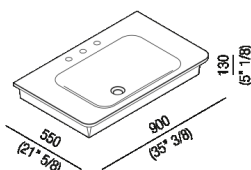

Wall mounted washbasin with three tap holes  
 ACER10703R\_

Benedini Associati, 2014

Washbasin in matt or glossy white Ceramilux®; the matt finish is available in white or two-coloured with soft touch dark grey RAL7021 or light grey RAL7044 exterior, without tap hole, with one or three tap holes.®; Without overflow, fixing kit included.®;The washbasin is available in customized colours (surcharge of 20%).  
 ®;The washbasin can be installed on storage units of the Flat XL program with 80 cm length (31" 1/2) and 50 cm (19" 5/8) depth.®;Designed for waste .MET0563.

**Finiture**

-  Glossy white
-  Matt white
-  Matt white/dark grey
-  Matt white/light grey

**Materiali**

-  Ceramilux®

Altezza:	13 cm	5" 1/8 inches
Larghezza:	90 cm	35" 3/8 inches
Peso:	18 kg	40 lbs
Profondità :	55 cm	21" 5/8 inches
Confezione:	96 x 63 x 20 cm	37" 51/64 x 24" 51/64 x 7" 7/8 inches
Peso della confezione:	22 kg	48 lbs