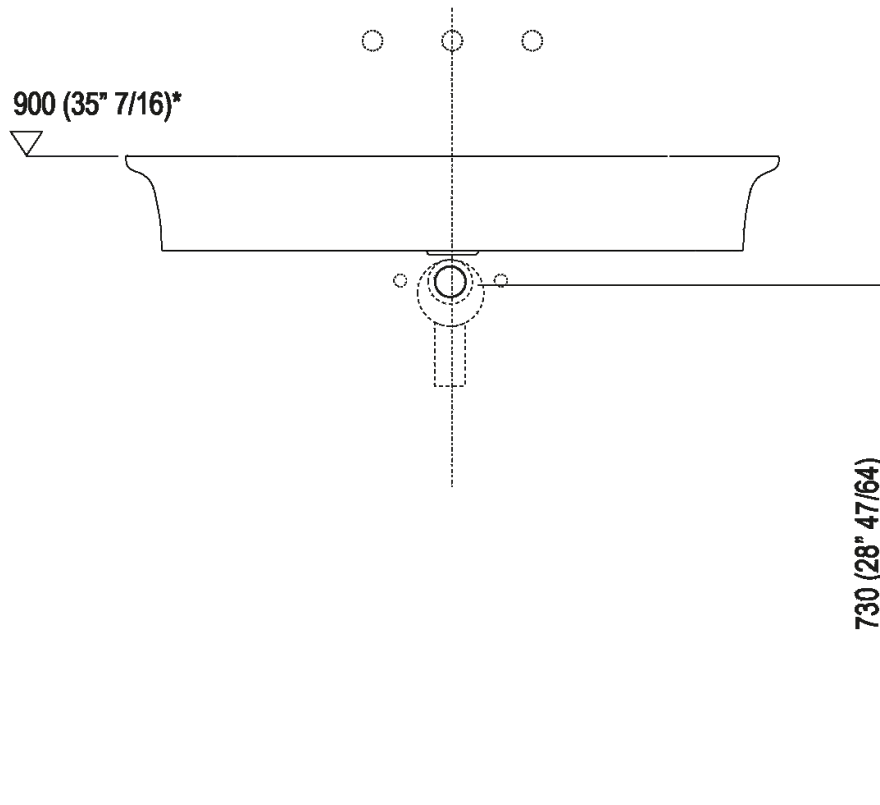

Wall mounted washbasin with three tap holes  
 ACER10703R\_

Benedini Associati, 2014

Washbasin in matt or glossy white Ceramilux®; the matt finish is available in white or two-coloured with soft touch dark grey RAL7021 or light grey RAL7044 exterior, without tap hole, with one or three tap holes.®; Without overflow, fixing kit included.®;The washbasin is available in customized colours (surcharge of 20%).  
 ®;The washbasin can be installed on storage units of the Flat XL program with 80 cm length (31" 1/2) and 50 cm (19" 5/8) depth.®;Designed for waste .MET0563.

**Finiture**

-  Glossy white
-  Matt white
-  Matt white/dark grey
-  Matt white/light grey

**Materiali**

-  Ceramilux®

Altezza:	13 cm	5" 1/8 inches
Larghezza:	90 cm	35" 3/8 inches
Peso:	18 kg	40 lbs
Profondità :	55 cm	21" 5/8 inches
Confezione:	96 x 63 x 20 cm	37" 51/64 x 24" 51/64 x 7" 7/8 inches
Peso della confezione:	22 kg	48 lbs

**Main dimensions**

Installation notes

Scarico per sifone a bottiglia  
Drain for bottle trap

\*h.consigliata / advised h.

Installation notes

Scarico per sifone ad incasso  
Drain for concealed waste trap

\*h.consigliata / advised h.

**Installation notes**

**Scarico per sifone ad incasso e piletta con canotto fisso**  
**Drain for concealed waste trap with not adjustable pipe**

**\*h.consigliata / advised h.**