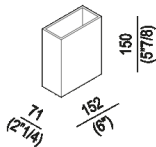

Small / high box

ALEG525GR

Benedini Associati, 2011

Countertop or drawer accessories.

**Finiture**

Painted grey

**Materiali**

Wood

Countertop or drawer accessory, for insertion in the containers in the Flat XL and Evoluzione ranges. In solid ash with grey lacquered open-pore finish. The various boxes can be positioned individually or placed in various positions in the tray.

Altezza:	15 cm	5" 7/8 inches
Larghezza:	15.2 cm	6" inches
Profondità :	7.1 cm	2" 1/4 inches