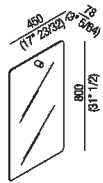

Rectangular mirror with polished edge  
 ADTL0459\_

García Cumini, 2016

Mirror with bracket.

**Finiture**

-  Natural oak
-  Brown oak
-  Dark oak
-  Black anodised

**Materiali**

-  Wood
-  Aluminium

Mirror with polished edge and bracket in black brushed anodized aluminium or with coating in natural, brown or dark oak. Complete with fixing kit. The mirror is fixed to the wall by means of screws and wall plugs.

Altezza:	80 cm	31" 1/2 inches
Larghezza:	45 cm	17" 23/32 inches
Profondità :	7.8 cm	3" 5/64 inches