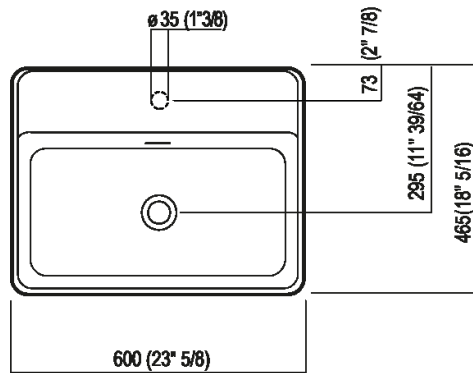

Washbasin with 1 tap hole  
 ACER0705M1R

LucidiPevere, 2018

Countertop washbasin in Cristalplant®  
 biobased, practical as well elegant.

Washbasin in white or two-coloured Cristalplant® biobased (soft touch exterior in dark grey RAL7021 or light grey RAL7044), with 1 hole for tapware units. The Marsiglia washbasin can be fitted with a tray in iroko wood. Without overflow, fixing kit included. The washbasin is fitted with a white Cristalplant® biobased waste with cap flush aligned with the inner surface of the washbasin. #160;

**Finiture**

-  White
-  White/dark grey
-  White/light grey

**Materiali**

-  Cristalplant® biobased

Altezza:	16 cm	6" 19/64 inches
Lunghezza:	60 cm	23" 5/8 inches
Peso:	16 kg	35 lbs
Profondità :	47 cm	18" 1/2 inches
Confezione:	56 x 72 x 30 cm	22" x 28" 3/8 x 11" 3/4 inches
Peso della confezione:	19 kg	42 lbs

Main dimensions

Installation notes

Scarico per sifone a bottiglia  
Drain for bottle trap

\*h.consigliata / advised h.

Installation notes

Scarico per sifone ad incasso  
Drain for concealed waste trap

\*h.consigliata / advised h.