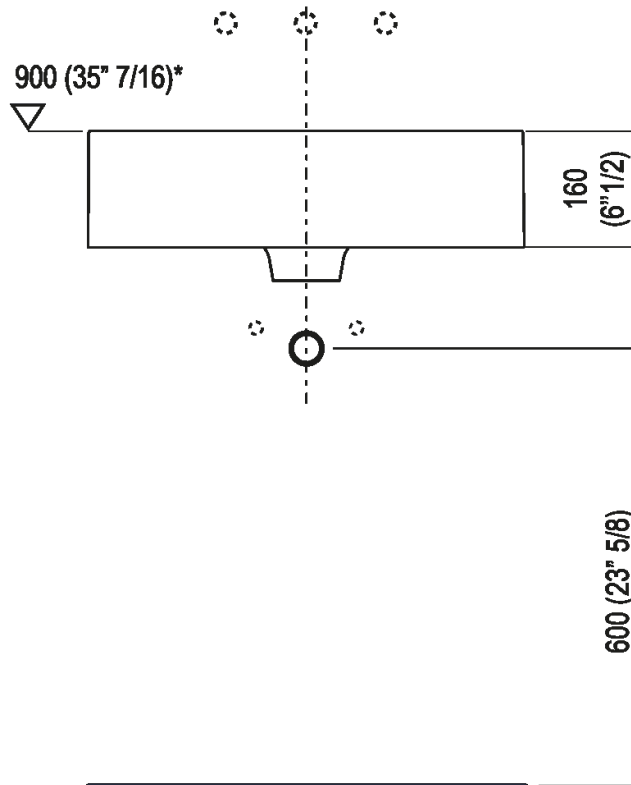

Washbasin with 1 tap hole  
 ACER0705M1R

LucidiPevere, 2018

Countertop washbasin in Cristalplant®  
 biobased, practical as well elegant.

Washbasin in white or two-coloured Cristalplant® biobased (soft touch exterior in dark grey RAL7021 or light grey RAL7044), with 1 hole for tapware units. The Marsiglia washbasin can be fitted with a tray in iroko wood. Without overflow, fixing kit included. The washbasin is fitted with a white Cristalplant® biobased waste with cap flush aligned with the inner surface of the washbasin. #160;

**Finiture**

-  White
-  White/dark grey
-  White/light grey

**Materiali**

-  Cristalplant® biobased

Altezza:	16 cm	6" 19/64 inches
Lunghezza:	60 cm	23" 5/8 inches
Peso:	16 kg	35 lbs
Profondità :	47 cm	18" 1/2 inches
Confezione:	56 x 72 x 30 cm	22" x 28" 3/8 x 11" 3/4 inches
Peso della confezione:	19 kg	42 lbs

Main dimensions

Installation notes

Scarico per sifone a bottiglia  
Drain for bottle trap

\*h.consigliata / advised h.

Installation notes

Scarico per sifone ad incasso  
Drain for concealed waste trap

\*h.consigliata / advised h.