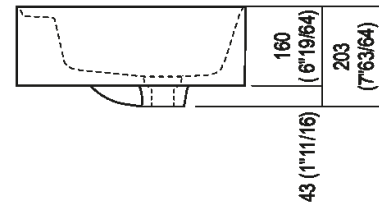

Washbasin with 1 tap hole  
 ACER0705M1R

LucidiPevere, 2018

Countertop washbasin in Cristalplant®  
 biobased, practical as well elegant.

Washbasin in white or two-coloured Cristalplant® biobased (soft touch exterior in dark grey RAL7021 or light grey RAL7044), with 1 hole for tapware units. The Marsiglia washbasin can be fitted with a tray in iroko wood. Without overflow, fixing kit included. The washbasin is fitted with a white Cristalplant® biobased waste with cap flush aligned with the inner surface of the washbasin. #160;

**Finiture**

-  White
-  White/dark grey
-  White/light grey

**Materiali**

-  Cristalplant® biobased

Altezza:	16 cm	6" 19/64 inches
Lunghezza:	60 cm	23" 5/8 inches
Peso:	16 kg	35 lbs
Profondità :	47 cm	18" 1/2 inches
Confezione:	56 x 72 x 30 cm	22" x 28" 3/8 x 11" 3/4 inches
Peso della confezione:	19 kg	42 lbs

Main dimensions

Installation notes

Scarico per sifone a bottiglia  
Drain for bottle trap

\*h.consigliata / advised h.

Installation notes

Scarico per sifone ad incasso  
Drain for concealed waste trap

\*h.consigliata / advised h.