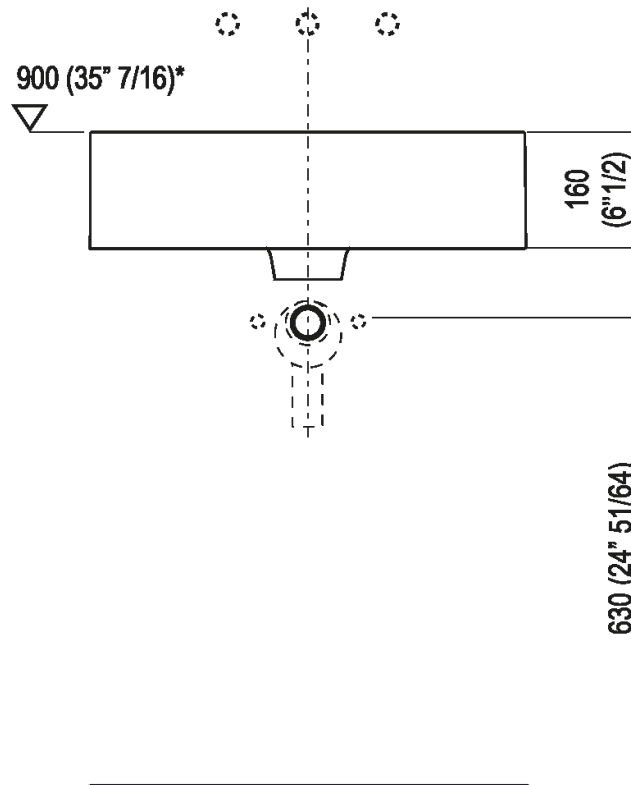

Washbasin with 1 tap hole  
 ACER0705M1R

LucidiPevere, 2018

Countertop washbasin in Cristalplant®  
 biobased, practical as well elegant.

Washbasin in white or two-coloured Cristalplant® biobased (soft touch exterior in dark grey RAL7021 or light grey RAL7044), with 1 hole for tapware units. The Marsiglia washbasin can be fitted with a tray in iroko wood. Without overflow, fixing kit included. The washbasin is fitted with a white Cristalplant® biobased waste with cap flush aligned with the inner surface of the washbasin. #160;

**Finiture**

-  White
-  White/dark grey
-  White/light grey

**Materiali**

-  Cristalplant® biobased

Altezza:	16 cm	6" 19/64 inches
Lunghezza:	60 cm	23" 5/8 inches
Peso:	16 kg	35 lbs
Profondità :	47 cm	18" 1/2 inches
Confezione:	56 x 72 x 30 cm	22" x 28" 3/8 x 11" 3/4 inches
Peso della confezione:	19 kg	42 lbs

Main dimensions

Installation notes

Scarico per sifone a bottiglia  
Drain for bottle trap

\*h.consigliata / advised h.

Installation notes

Scarico per sifone ad incasso  
Drain for concealed waste trap

\*h.consigliata / advised h.