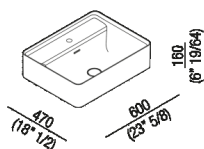

Washbasin with 1 tap hole  
 ACER0705M1R

LucidiPevere, 2018

Countertop washbasin in Cristalplant®  
 biobased, practical as well elegant.

Washbasin in white or two-coloured Cristalplant® biobased (soft touch exterior in dark grey RAL7021 or light grey RAL7044), with 1 hole for tapware units. The Marsiglia washbasin can be fitted with a tray in iroko wood. Without overflow, fixing kit included. The washbasin is fitted with a white Cristalplant® biobased waste with cap flush aligned with the inner surface of the washbasin. #160;

**Finiture**

-  White
-  White/dark grey
-  White/light grey

**Materiali**

-  Cristalplant® biobased

Altezza:	16 cm	6" 19/64 inches
Lunghezza:	60 cm	23" 5/8 inches
Peso:	16 kg	35 lbs
Profondità :	47 cm	18" 1/2 inches
Confezione:	56 x 72 x 30 cm	22" x 28" 3/8 x 11" 3/4 inches
Peso della confezione:	19 kg	42 lbs