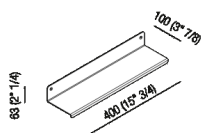

Shelf 40 cm (15" 3/4)
 AMC20920_

Konstantin Grcic, 2018

Shelves made of stainless steel suitable for outdoor ambiances.

Finiture

- Polished
- Satin finish
- Matt black painted

Materiali

- Stainless steel

Shelf realized in polished stainless steel, satin with polished edges or with opaque black finish (RAL9005).

Altezza:	6.3 cm	2" 1/4 inches
Lunghezza:	40 cm	15" 3/4 inches
Profondità :	10 cm	3" 7/8 inches

Note: Fixing kit included. Accessories are wall mounted by means of screws and wall plugs. Minimum order quantity: 4 pieces for any combination of item and finish. For smaller quantities, add 20% surcharge.

Main dimensions