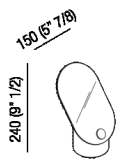

Vertical mirror  
 ACOM0300\_

Studiopepe, 2018

**Finiture**

-  Black Marquina
-  White Carrara

**Materiali**

-  Marble

Vertical countertop mirror with marble basement. Made of white Carrara or black Marquina marble. The details are in natural brushed brass.

Altezza:	24 cm	9" 1/2 inches
Lunghezza:	15 cm	5" 7/8 inches

Main dimensions