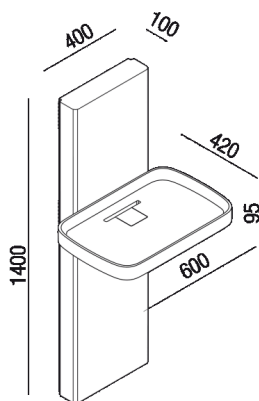

Washbasin support column h 1400 mm (55" 1/8)

ACER092\_+ ACER094 \_+ AKIT094C

Diego Vencato, Marco Merendi, 2018

**Finiture**

-  Cementoskin® brick red
-  Cementoskin® coffee
-  Cementoskin® dark grey
-  Cementoskin® green
-  Cementoskin® light grey

**Materiali**

-  Concrete

Collection produced in Cementoskin® (coloured cement paste), resistant to any kind of dirt with a natural, velvety surface, available in different colours; the elements in the collection can be installed indoors and outdoors. The column which supports the washbasin is fitted with indents on the rear which allow customization of tap. The column and washbasin are fixed to the wall using the dedicated (AKIT094C). There is no free-standing version available.

Altezza:	140 cm	55" 1/8 inches
Lunghezza:	40 cm	15" 3/4 inches
Peso:	35 kg	77 lbs
Profondità :	10 cm	3" 15/16 inches
Confezione:	50 x 160 x 30 cm	22"4/8 x 63" x 11"6/8 inches
Peso della confezione:	62 kg	137 lbs

Main dimensions

Main dimensions: rear view