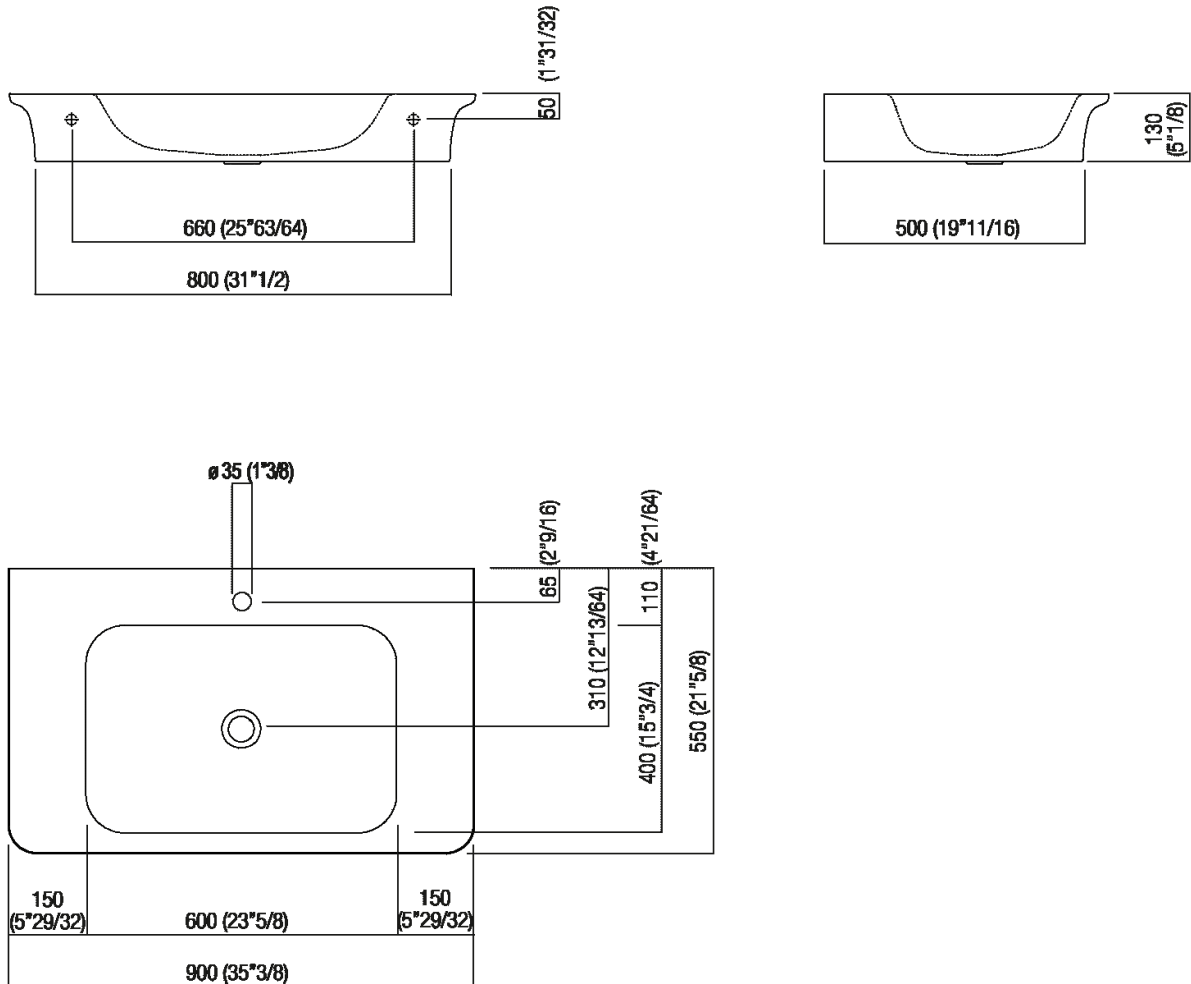

Wall mounted washbasin with tap hole  
 ACER10701R\_

Benedini Associati, 2014

Washbasin in matt or glossy white Ceramilux®; the matt finish is available in white or two-coloured with soft touch dark grey RAL7021 or light grey RAL7044 exterior, without tap hole, with one or three tap holes. Without overflow, fixing kit included. The washbasin is available in customized colours (surcharge of 20%). The washbasin can be installed on storage units of the Flat XL program with 80 cm length (31" 1/2) and 50 cm (19" 5/8) depth. Designed for waste .MET0563.

Altezza:	13 cm	5" 1/8 inches
Larghezza:	90 cm	35" 3/8 inches
Peso:	18 kg	40 lbs
Profondità :	55 cm	21" 5/8 inches
Confezione:	96 x 63 x 20 cm	37" 51/64 x 24" 51/64 x 7 "7/8 inches
Peso della confezione:	22 kg	48 lbs

**Finiture**

-  Glossy white
-  Matt white
-  Matt white/dark grey
-  Matt white/light grey

**Materiali**

-  Ceramilux®

Main dimensions

Installation notes

Scarico per sifone a bottiglia  
Drain for bottle trap

\*h.consigliata / advised h.

Installation notes

Scarico per sifone ad incasso  
Drain for concealed waste trap

\*h.consigliata / advised h.

Installation notes

Scarico per sifone ad incasso e piletta con canotto fisso  
Drain for concealed waste trap with not adjustable pipe