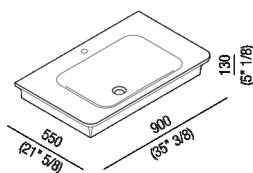

Wall mounted washbasin with tap hole  
 ACER10701R\_

Benedini Associati, 2014

Washbasin in matt or glossy white Ceramilux®; the matt finish is available in white or two-coloured with soft touch dark grey RAL7021 or light grey RAL7044 exterior, without tap hole, with one or three tap holes. Without overflow, fixing kit included. The washbasin is available in customized colours (surcharge of 20%). The washbasin can be installed on storage units of the Flat XL program with 80 cm length (31" 1/2) and 50 cm (19" 5/8) depth. Designed for waste .MET0563.

Altezza:	13 cm	5" 1/8 inches
Larghezza:	90 cm	35" 3/8 inches
Peso:	18 kg	40 lbs
Profondità :	55 cm	21" 5/8 inches
Confezione:	96 x 63 x 20 cm	37" 51/64 x 24" 51/64 x 7 "7/8 inches
Peso della confezione:	22 kg	48 lbs