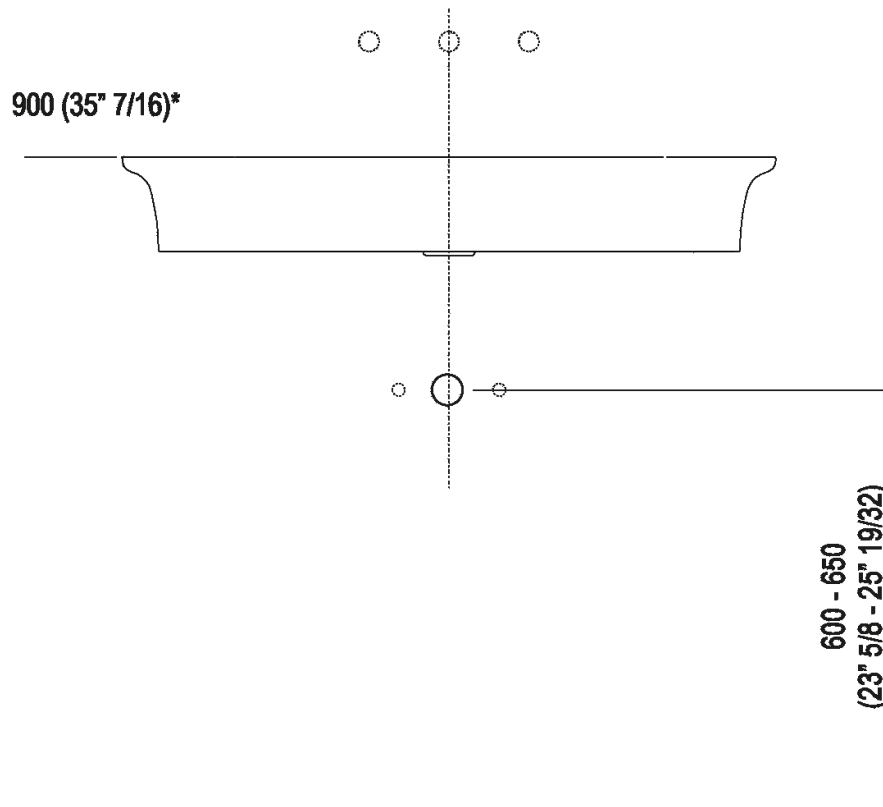

Wall mounted washbasin with tap hole  
 ACER10701R\_

Benedini Associati, 2014

Washbasin in matt or glossy white Ceramilux®; the matt finish is available in white or two-coloured with soft touch dark grey RAL7021 or light grey RAL7044 exterior, without tap hole, with one or three tap holes. Without overflow, fixing kit included. The washbasin is available in customized colours (surcharge of 20%). The washbasin can be installed on storage units of the Flat XL program with 80 cm length (31" 1/2) and 50 cm (19" 5/8) depth. Designed for waste .MET0563.

Altezza:	13 cm	5" 1/8 inches
Larghezza:	90 cm	35" 3/8 inches
Peso:	18 kg	40 lbs
Profondità :	55 cm	21" 5/8 inches
Confezione:	96 x 63 x 20 cm	37" 51/64 x 24" 51/64 x 7 "7/8 inches
Peso della confezione:	22 kg	48 lbs

**Finiture**

-  Glossy white
-  Matt white
-  Matt white/dark grey
-  Matt white/light grey

**Materiali**

-  Ceramilux®

Main dimensions

Installation notes

Scarico per sifone a bottiglia  
Drain for bottle trap

\*h.consigliata / advised h.

Installation notes

Scarico per sifone ad incasso  
Drain for concealed waste trap

\*h.consigliata / advised h.

Installation notes

Scarico per sifone ad incasso e piletta con canotto fisso  
Drain for concealed waste trap with not adjustable pipe