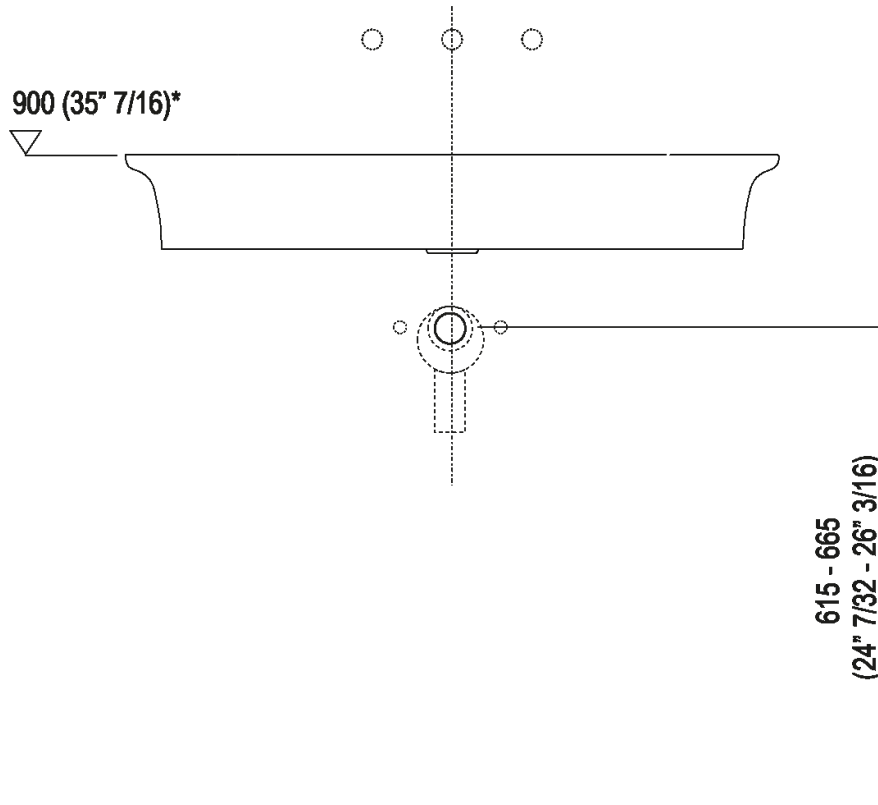

Installation notes

Scarico per sifone ad incasso
Drain for concealed waste trap

*h.consigliata / advised h.