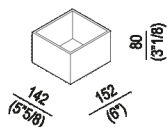

Large / low box

ALEG526GR

Benedini Associati, 2011

Countertop or drawer accessories.

Finiture

Painted grey

Materiali

Wood

Countertop or drawer accessory, for insertion in the containers in the Flat XL and Evoluzione ranges. In solid ash with grey lacquered open-pore finish. The various boxes can be positioned individually or placed in various positions in the tray.

Altezza:	8 cm	3" 1/8 inches
Larghezza:	15.2 cm	6" inches
Profondità :	14.2 cm	5" 5/8 inches