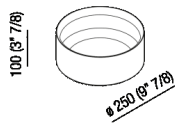

Objects container
 ACOM0304_

Studiopepe, 2018

Program of countertop extras made of marble
 with brass details.

Finiture

-  Black Marquina
-  White Carrara

Materiali

-  Marble

Objects container made of white Carrara or black Marquina marble.

Altezza:	10 cm	3" 7/8 inches
Diametro:	25 cm	9" 7/8 inches

Main dimensions