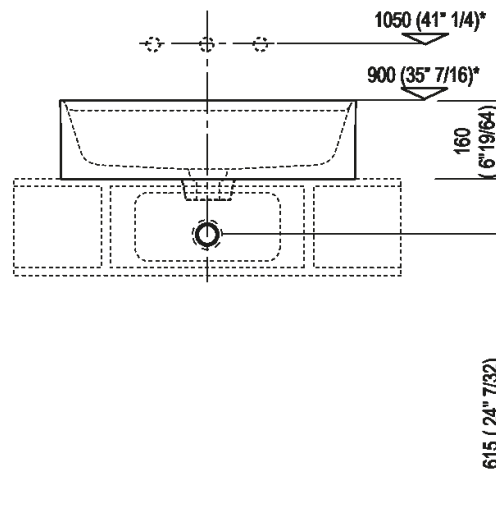

| | | |
|------------------------|-----------------|--------------------------------|
| Altezza: | 16 cm | 6" 19/64 inches |
| Lunghezza: | 60 cm | 23" 5/8 inches |
| Peso: | 16 kg | 35 lbs |
| Profondità : | 47 cm | 18" 1/2 inches |
| Confezione: | 56 x 72 x 30 cm | 22" x 28" 3/8 x 11" 3/4 inches |
| Peso della confezione: | 19 kg | 42 lbs |

Main dimensions

Installation notes: on self-bearing countertop

Scarico per sifone a bottiglia e ad incasso
Drain for bottle trap and concealed waste trap
 *h.consigliata / advised h.

Installation notes: on countertop to be resede on cabinets

Scanico per sifone a bottiglia
 Drain for bottle trap

*h.consigliata / advised h.

Installation notes: on casing H 40 cm Lato

Scarico per sifone a bottiglia
Drain for bottle trap

*h.consigliata / advised h.

Installation notes: on casing H 20 cm Lato

Scarico per sifone a bottiglia
Drain for bottle trap

*h.consigliata / advised h.