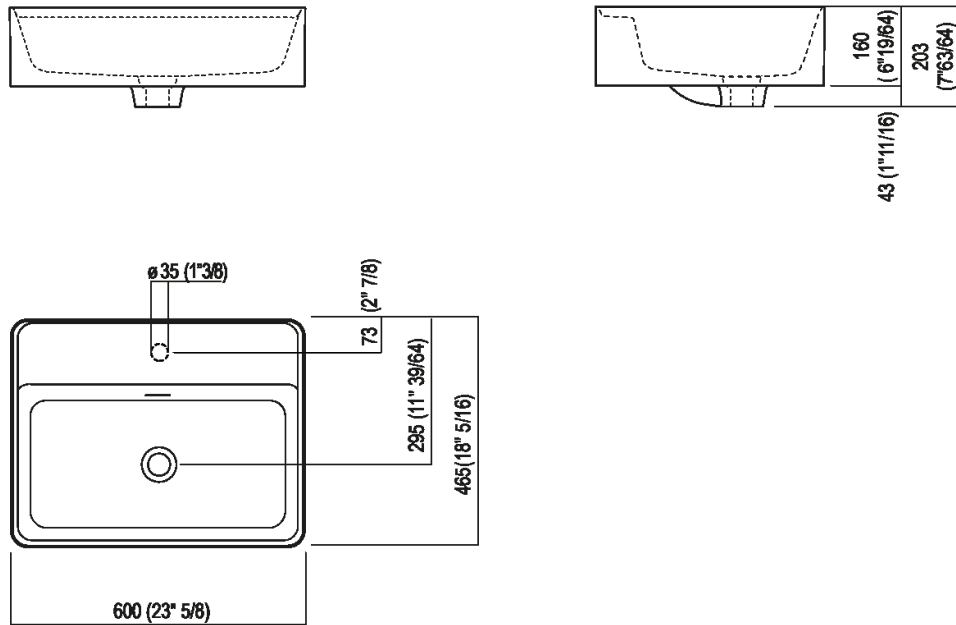

Main dimensions