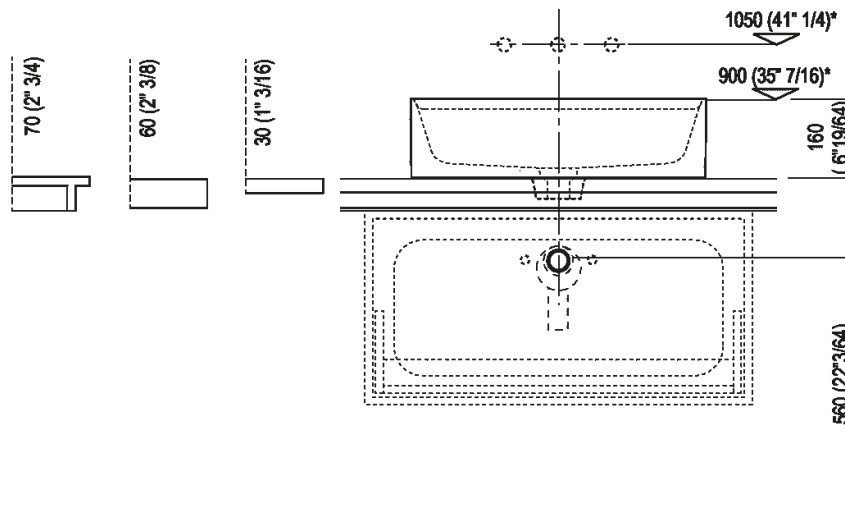

| | | |
|------------------------|-----------------|--------------------------------|
| Altezza: | 16 cm | 6" 19/64 inches |
| Lunghezza: | 60 cm | 23" 5/8 inches |
| Peso: | 16 kg | 35 lbs |
| Profondità : | 47 cm | 18" 1/2 inches |
| Confezione: | 56 x 72 x 30 cm | 22" x 28" 3/8 x 11" 3/4 inches |
| Peso della confezione: | 19 kg | 42 lbs |

Main dimensions

Installation notes: on self-bearing countertop

Scarico per sifone a bottiglia e ad incasso
Drain for bottle trap and concealed waste trap
 *h.consigliata / advised h.

Installation notes: on countertop to be resede on cabinets

Scanico per sifone a bottiglia
 Drain for bottle trap

*h.consigliata / advised h.

Installation notes: on casing H 40 cm Lato

Scarico per sifone a bottiglia
Drain for bottle trap

*h.consigliata / advised h.

Installation notes: on casing H 20 cm Lato

Scarico per sifone a bottiglia
Drain for bottle trap

*h.consigliata / advised h.