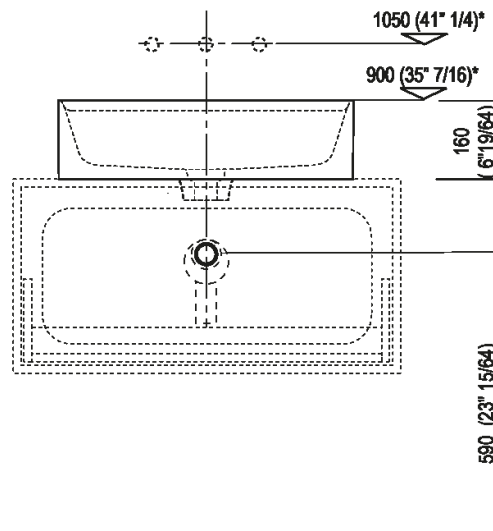

| | | |
|------------------------|-----------------|--------------------------------|
| Altezza: | 16 cm | 6" 19/64 inches |
| Lunghezza: | 60 cm | 23" 5/8 inches |
| Peso: | 16 kg | 35 lbs |
| Profondità : | 47 cm | 18" 1/2 inches |
| Confezione: | 56 x 72 x 30 cm | 22" x 28" 3/8 x 11" 3/4 inches |
| Peso della confezione: | 19 kg | 42 lbs |

Main dimensions

Installation notes: on self-bearing countertop

Scarico per sifone a bottiglia e ad incasso
Drain for bottle trap and concealed waste trap
 *h.consigliata / advised h.

Installation notes: on countertop to be resede on cabinets

Scanico per sifone a bottiglia
 Drain for bottle trap

*h.consigliata / advised h.

Installation notes: on casing H 40 cm Lato

Scarico per sifone a bottiglia
Drain for bottle trap

*h.consigliata / advised h.

Installation notes: on casing H 20 cm Lato

Scarico per sifone a bottiglia
Drain for bottle trap

*h.consigliata / advised h.