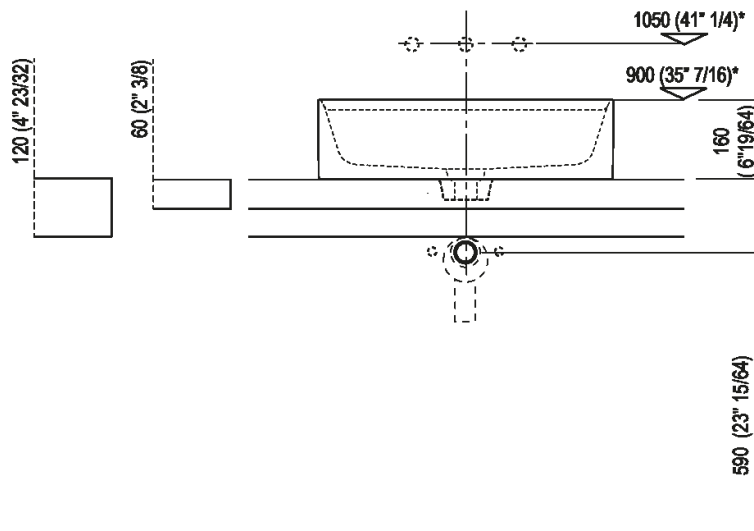

| | | |
|------------------------|-----------------|--------------------------------|
| Altezza: | 16 cm | 6" 19/64 inches |
| Lunghezza: | 60 cm | 23" 5/8 inches |
| Peso: | 16 kg | 35 lbs |
| Profondità : | 47 cm | 18" 1/2 inches |
| Confezione: | 56 x 72 x 30 cm | 22" x 28" 3/8 x 11" 3/4 inches |
| Peso della confezione: | 19 kg | 42 lbs |

Main dimensions

Installation notes: on self-bearing countertop

Scarico per sifone a bottiglia e ad incasso
Drain for bottle trap and concealed waste trap
 *h.consigliata / advised h.

Installation notes: on countertop to be resede on cabinets

Scanico per sifone a bottiglia
 Drain for bottle trap

*h.consigliata / advised h.

Installation notes: on casing H 40 cm Lato

Scarico per sifone a bottiglia
Drain for bottle trap

*h.consigliata / advised h.

Installation notes: on casing H 20 cm Lato

Scarico per sifone a bottiglia
Drain for bottle trap

*h.consigliata / advised h.