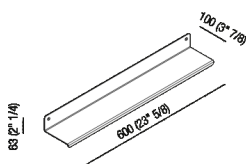

Shelf 60 cm (23" 5/8)
 AMC20921_

Konstantin Grcic, 2018

Shelves made of stainless steel suitable for outdoor ambiances.

Finiture

-  Matt black painted
-  Polished
-  Satin finish

Materiali

-  Stainless steel

Shelf realized in polished stainless steel, satin with polished edges or with opaque black finish (RAL9005).

| | | |
|--------------|--------|----------------|
| Altezza: | 6.3 cm | 2" 1/4 inches |
| Lunghezza: | 60 cm | 23" 5/8 inches |
| Profondità : | 10 cm | 3" 7/8 inches |