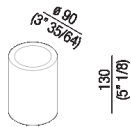

Container \varnothing 90 mm (3" 35/64)
ACOM254_

Sebastian Herkner, 2016

The cylindrical containers in curved multi-layer birch plywood are clad with natural, brown or dark oak, or opaque lacquered white or grey.

Altezza: 13 cm 5" 1/8 inches

Diametro: 9 cm 3" 35/64 inches

Finiture

-  Brown oak
-  Dark oak
-  Natural oak
-  Painted grey
-  White painted

Materiali

-  Wood

Main dimensions